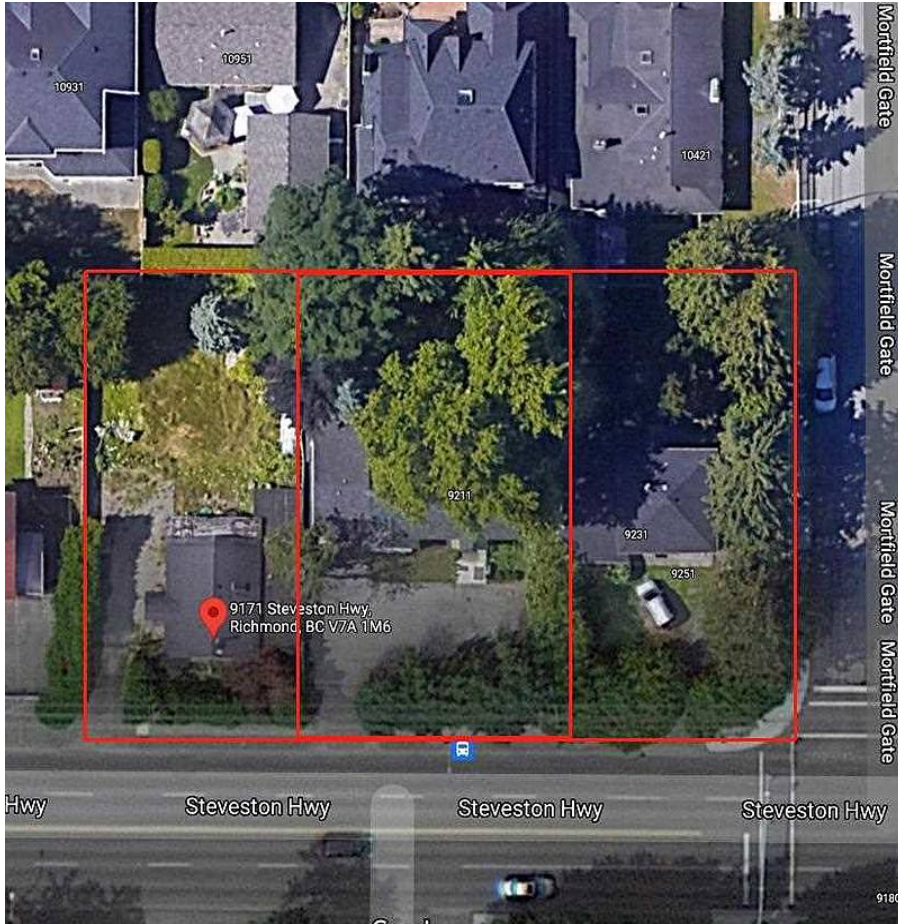

9171 Steveston Highway, Richmond

\$1,880,000

Investor alert! Big lot (8,524 square feet) nicely-updated Good for live-in with revenue or as an investment while awaiting future development.

KEY INFORMATION

MLS® R2636708

Residential Detached

South Arm

4 Bedrooms

2 Bathrooms

1,296 SF

7,945 SF Lot

FEATURES