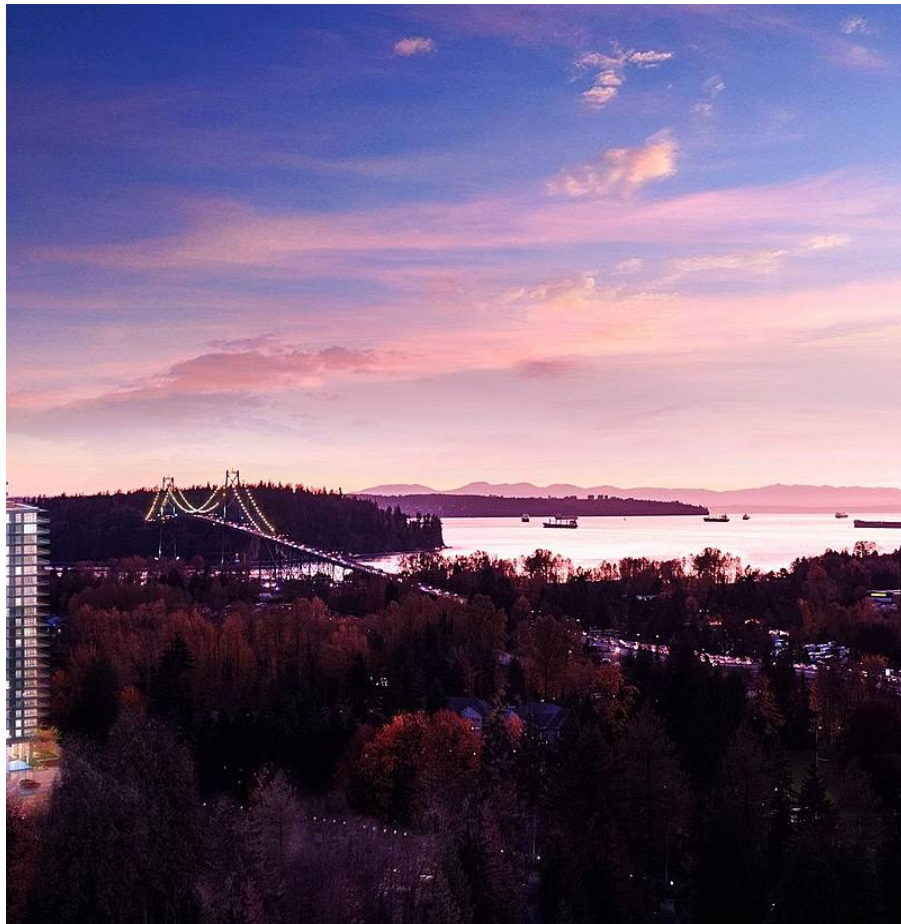

1601 200 Klahanie Court, West Vancouver

\$829,900

A gorgeous One-Bedroom with an impressive balcony with Dramatic floor-to-ceiling windows Offering Breathtaking Views of the North Shore Mountains. A thoughtful interior design that focused on a refined and elevated life. Every space is expertly designed and planned to deliver a first-class experience in aesthetic refinement and unfettered peace of mind. The kitchens are designed for space and convenience with the AEG Appliance package. Four-pipe air-conditioning system for year-round climate control. Situated in an Outstanding Location, where North Vancouver meets West Vancouver. Surrounded by the beauty in and around the Capilano River basin. A short walk to Park Royal, Ambleside Park, and the ocean. Easy Transit Access, Minutes to Park Royal, Nearby Hiking. 3 Guest Suites, Party Room