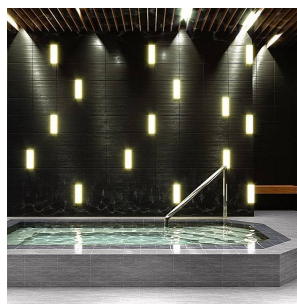

1601 200 Klahanie Court, West Vancouver

$829,900

A gorgeous One-Bedroom with an impressive balcony with Dramatic floor-to-ceiling windows Offering Breathtaking Views of the North Shore Mountains. A thoughtful interior design that focused on a refined and elevated life. Every space is expertly designed and planned to deliver a first-class experience in aesthetic refinement and unfettered peace of mind. The kitchens are designed for space and convenience with the AEG Appliance package. Four-pipe air-conditioning system for year-round climate control. Situated in an Outstanding Location, where North Vancouver meets West Vancouver. Surrounded by the beauty in and around the Capilano River basin. A short walk to Park Royal, Ambleside Park, and the ocean. Easy Transit Access, Minutes to Park Royal, Nearby Hiking. 3 Guest Suites, Party Room

KEY INFORMATION

MLS® R2637365

Residential Attached

Port Moody Centre

1 Bedroom

1 Bathroom

547 SF

$385.00 Maintenance Fees

FEATURES

Year Built: 2023

Views: MOUNTAIN

Listed By: Royal Pacific Realty Corp.

rennie