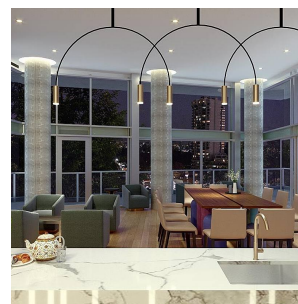

1601 200 Klahanie Court, West Vancouver

$829,900

A gorgeous One-Bedroom with an impressive balcony with Dramatic floor-to-ceiling windows Offering Breathtaking Views of the North Shore Mountains. A thoughtful interior design that focused on a refined and elevated life. Every space is expertly designed and planned to deliver a first-class experience in aesthetic refinement and unfettered peace of mind. The kitchens are designed for space and convenience with the AEG Appliance package. Four-pipe air-conditioning system for year-round climate control. Situated in an Outstanding Location, where North Vancouver meets West Vancouver. Surrounded by the beauty in and around the Capilano River basin. A short walk to Park Royal, Ambleside Park, and the ocean. Easy Transit Access, Minutes to Park Royal, Nearby Hiking. 3 Guest Suites, Party Room

KEY INFORMATION

MLS® R2637365

Residential Attached

Port Moody Centre

1 Bedroom

1 Bathroom

547 SF

$385.00 Maintenance Fees

FEATURES

Year Built: 2023

Views: MOUNTAIN

Listed By: Royal Pacific Realty Corp.

rennie