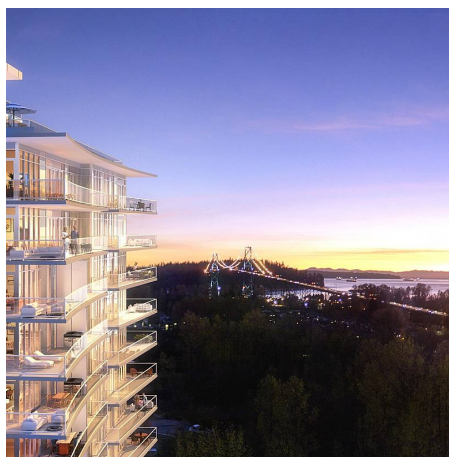

1601 200 Klahanie Court, West Vancouver

$829,900

A gorgeous One-Bedroom with an impressive balcony with Dramatic floor-to-ceiling windows Offering Breathtaking Views of the North Shore Mountains. A thoughtful interior design that focused on a refined and elevated life. Every space is expertly designed and planned to deliver a first-class experience in aesthetic refinement and unfettered peace of mind. The kitchens are designed for space and convenience with the AEG Appliance package. Four-pipe air-conditioning system for year-round climate control. Situated in an Outstanding Location, where North Vancouver meets West Vancouver. Surrounded by the beauty in and around the Capilano River basin. A short walk to Park Royal, Ambleside Park, and the ocean. Easy Transit Access, Minutes to Park Royal, Nearby Hiking. 3 Guest Suites, Party Room

KEY INFORMATION

MLS® R2637365

Residential Attached

Port Moody Centre

1 Bedroom

1 Bathroom

547 SF

$385.00 Maintenance Fees

FEATURES

Year Built: 2023

Views: MOUNTAIN

Listed By: Royal Pacific Realty Corp.

rennie