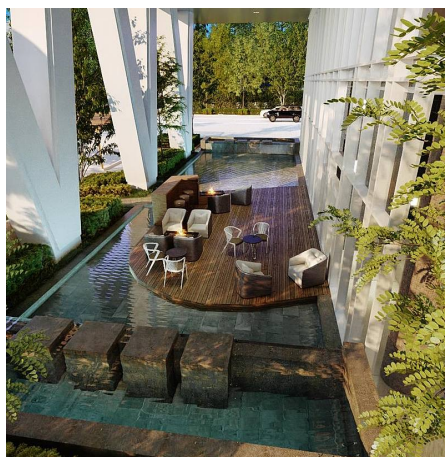

1601 200 Klahanie Court, West Vancouver

$829,900

A gorgeous One-Bedroom with an impressive balcony with Dramatic floor-to-ceiling windows Offering Breathtaking Views of the North Shore Mountains. A thoughtful interior design that focused on a refined and elevated life. Every space is expertly designed and planned to deliver a first-class experience in aesthetic refinement and unfettered peace of mind. The kitchens are designed for space and convenience with the AEG Appliance package. Four-pipe air-conditioning system for year-round climate control. Situated in an Outstanding Location, where North Vancouver meets West Vancouver. Surrounded by the beauty in and around the Capilano River basin. A short walk to Park Royal, Ambleside Park, and the ocean. Easy Transit Access, Minutes to Park Royal, Nearby Hiking. 3 Guest Suites, Party Room

KEY INFORMATION

MLS® R2637365

Residential Attached

Port Moody Centre

1 Bedroom

1 Bathroom

547 SF

$385.00 Maintenance Fees

FEATURES

Year Built: 2023

Views: MOUNTAIN

Listed By: Royal Pacific Realty Corp.

rennie