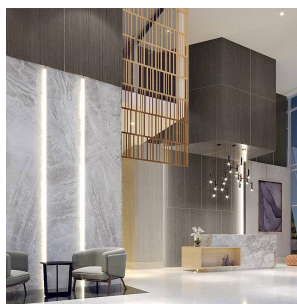

1601 200 Klahanie Court, West Vancouver

$829,900

A gorgeous One-Bedroom with an impressive balcony with Dramatic floor-to-ceiling windows Offering Breathtaking Views of the North Shore Mountains. A thoughtful interior design that focused on a refined and elevated life. Every space is expertly designed and planned to deliver a first-class experience in aesthetic refinement and unfettered peace of mind. The kitchens are designed for space and convenience with the AEG Appliance package. Four-pipe air-conditioning system for year-round climate control. Situated in an Outstanding Location, where North Vancouver meets West Vancouver. Surrounded by the beauty in and around the Capilano River basin. A short walk to Park Royal, Ambleside Park, and the ocean. Easy Transit Access, Minutes to Park Royal, Nearby Hiking. 3 Guest Suites, Party Room

KEY INFORMATION

MLS® R2637365

Residential Attached

Port Moody Centre

1 Bedroom

1 Bathroom

547 SF

$385.00 Maintenance Fees

FEATURES

Year Built: 2023

Views: MOUNTAIN

Listed By: Royal Pacific Realty Corp.

rennie