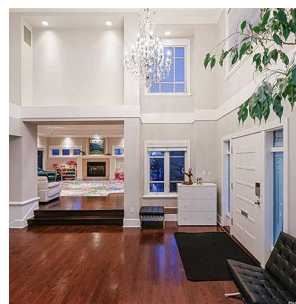

1411 Minto Crescent, Vancouver

$13,988,000

Custom built home designed by famous designer BLACKMOOR in prestigious Shaughnessy ! This South -facing home has it all. Almost 7600 sq ft of quality finished living area. High ceiling foyer with grand chandelier, Fully upgraded in the past few years. Front & Back stairs, toilet & ensuites, wet bar & media rm, tremendous dining room overlooking onto the beautifully landscaped park like backyard. Double front & back staircase. Lots of skylight & large wood framed windows to induce natural lighting, high efficient furnace & air conditioning sys, 2 att'd & 2 det'd garages. NEW hot water tank .Beautifully landscaped garden .CLOSE to park, shopping center, bus stops and top schools - York House, Little Flower ! Open house on Sun March 20 from 2-4 pm.

KEY INFORMATION

MLS® R2637660

Residential Detached

Shaughnessy

6 Bedrooms

6 Bathrooms

7,535 SF

17,241 SF Lot

FEATURES

Year Built: 1990

Listed By: Luxmore Realty

rennie