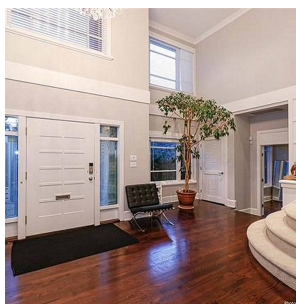

1411 Minto Crescent, Vancouver

$13,988,000

Custom built home designed by famous designer BLACKMOOR in prestigious Shaughnessy ! This South -facing home has it all. Almost 7600 sq ft of quality finished living area. High ceiling foyer with grand chandelier, Fully upgraded in the past few years. Front & Back stairs, toilet & ensuites, wet bar & media rm, tremendous dining room overlooking onto the beautifully landscaped park like backyard. Double front & back staircase. Lots of skylight & large wood framed windows to induce natural lighting, high efficient furnace & air conditioning sys, 2 att'd & 2 det'd garages. NEW hot water tank .Beautifully landscaped garden .CLOSE to park, shopping center, bus stops and top schools - York House, Little Flower ! Open house on Sun March 20 from 2-4 pm.

KEY INFORMATION

MLS® R2637660

Residential Detached

Shaughnessy

6 Bedrooms

6 Bathrooms

7,535 SF

17,241 SF Lot

FEATURES

Year Built: 1990

Listed By: Luxmore Realty

rennie