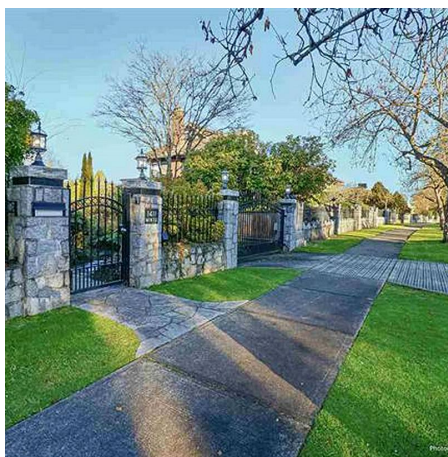

1411 Minto Crescent, Vancouver

$13,988,000

Custom built home designed by famous designer BLACKMOOR in prestigious Shaughnessy ! This South -facing home has it all. Almost 7600 sq ft of quality finished living area. High ceiling foyer with grand chandelier, Fully upgraded in the past few years. Front & Back stairs, toilet & ensuites, wet bar & media rm, tremendous dining room overlooking onto the beautifully landscaped park like backyard. Double front & back staircase. Lots of skylight & large wood framed windows to induce natural lighting, high efficient furnace & air conditioning sys, 2 att'd & 2 det'd garages. NEW hot water tank .Beautifully landscaped garden .CLOSE to park, shopping center, bus stops and top schools - York House, Little Flower ! Open house on Sun March 20 from 2-4 pm.

KEY INFORMATION

MLS® R2637660

Residential Detached

Shaughnessy

6 Bedrooms

6 Bathrooms

7,535 SF

17,241 SF Lot

FEATURES

Year Built: 1990

Listed By: Luxmore Realty

rennie