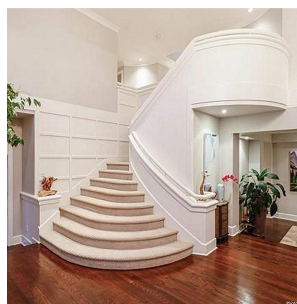

1411 Minto Crescent, Vancouver

$13,988,000

Custom built home designed by famous designer BLACKMOOR in prestigious Shaughnessy ! This South -facing home has it all. Almost 7600 sq ft of quality finished living area. High ceiling foyer with grand chandelier, Fully upgraded in the past few years. Front & Back stairs, toilet & ensuites, wet bar & media rm, tremendous dining room overlooking onto the beautifully landscaped park like backyard. Double front & back staircase. Lots of skylight & large wood framed windows to induce natural lighting, high efficient furnace & air conditioning sys, 2 att'd & 2 det'd garages. NEW hot water tank .Beautifully landscaped garden .CLOSE to park, shopping center, bus stops and top schools - York House, Little Flower ! Open house on Sun March 20 from 2-4 pm.

KEY INFORMATION

MLS® R2637660

Residential Detached

Shaughnessy

6 Bedrooms

6 Bathrooms

7,535 SF

17,241 SF Lot

FEATURES

Year Built: 1990

Listed By: Luxmore Realty

rennie