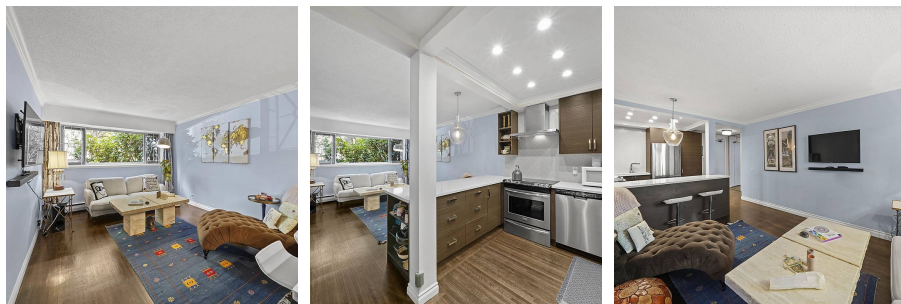

FEATURES

Year Built: 1960

Listed By: Sutton Group-West Coast Realty