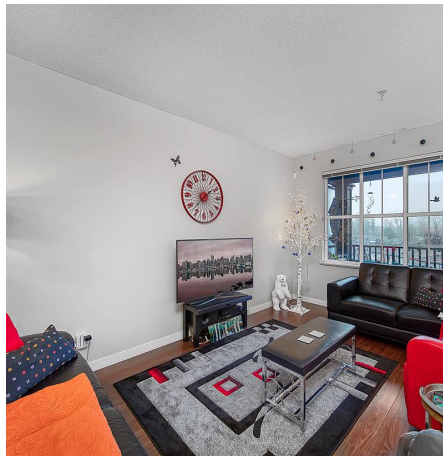

Disa Lim
604.880.8604
dlim@rennie.com
rennie.com/disalim

rennie