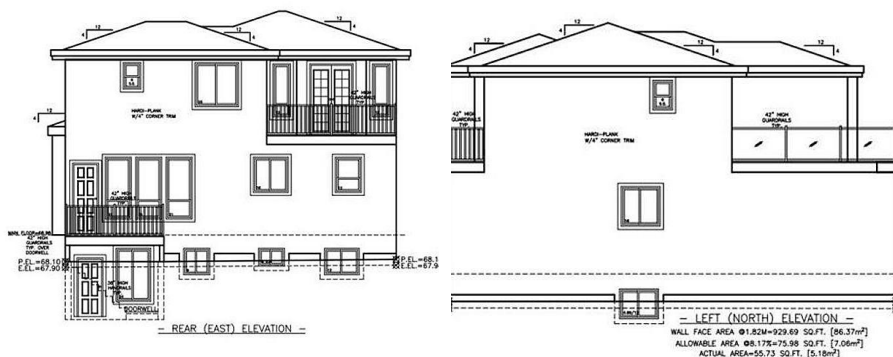

2380 Beaver Street, Abbotsford

\$1,188,000

BEST Location in West Abbotsford!! Build your dream (3 Storey house plan available)! Building permit is ready to Build Beautiful Two story with basement home Offers 7 Bedrooms,6 full baths & den on main.3-storey home has Basements have separate entries. Perfect Location and near schools, shopping, recreation center and HWY 1 and public transportation. Located on Beaver Street. Perfect Location and near to schools, shopping, recreation center and HWY 1 and public transportation. This piece is ready to build on. Call for your private showing!

KEY INFORMATION

- MLS® R2639943
- Land Only
- Abbotsford West
- 0 Bedrooms
- 0 Bathrooms
- 0 SF
- 4,137 SF Lot

FEATURES

Listed By: Planet Group Realty Inc.

rennie