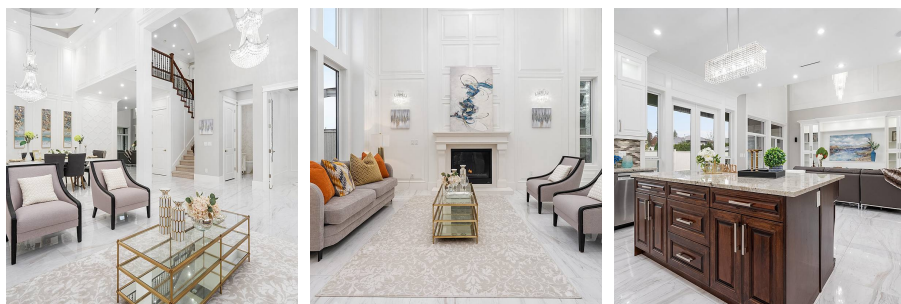

FEATURES

Year Built: 2017

Listed By: RE/MAX City Realty