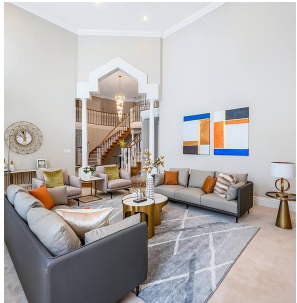

5471 Walton Road, Richmond

\$3,380,000

Grand living in the most prestigious RIVERDALE neighborhood! This unique custom-built mansion sits on an 11,530 sf lot with over 6,000 sf indoor living space! A double-height foyer and double staircases make quite an entrance! The functional layout can be easily converted into two separate rental suites which can be great mortgage helpers but still left with nearly 3,000 sf living space for your own! 8 bedrooms, 5.5 bathrooms, 3 car garage, north exposure back yard, high-end appliances, and the list just goes on... Central Richmond location! Must see on your own! Open House on Sat. January 15th and Sun. January 16th from 2PM-4PM.