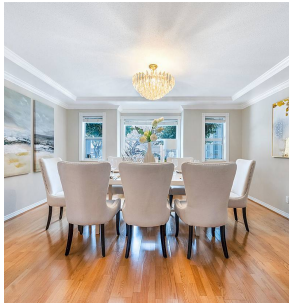

5471 Walton Road, Richmond

\$3,380,000

Grand living in the most prestigious RIVERDALE neighborhood! This unique custom-built mansion sits on an 11,530 sf lot with over 6,000 sf indoor living space! A double-height foyer and double staircases make quite an entrance! The functional layout can be easily converted into two separate rental suites which can be great mortgage helpers but still left with nearly 3,000 sf living space for your own! 8 bedrooms, 5.5 bathrooms, 3 car garage, north exposure back yard, high-end appliances, and the list just goes on... Central Richmond location! Must see on your own! Open House on Sat. January 15th and Sun. January 16th from 2PM-4PM.