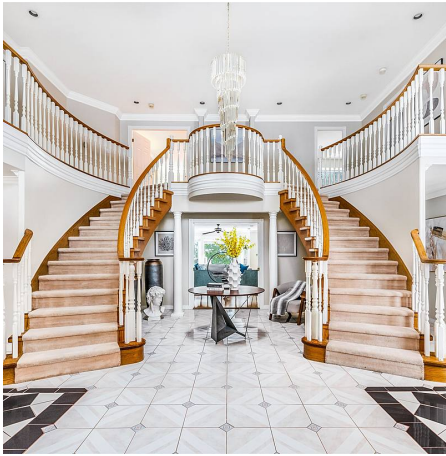

5471 Walton Road, Richmond

\$3,380,000

Grand living in the most prestigious RIVERDALE neighborhood! This unique custom-built mansion sits on an 11,530 sf lot with over 6,000 sf indoor living space! A double-height foyer and double staircases make quite an entrance! The functional layout can be easily converted into two separate rental suites which can be great mortgage helpers but still left with nearly 3,000 sf living space for your own! 8 bedrooms, 5.5 bathrooms, 3 car garage, north exposure back yard, high-end appliances, and the list just goes on... Central Richmond location! Must see on your own! Open House on Sat. January 15th and Sun. January 16th from 2PM-4PM.