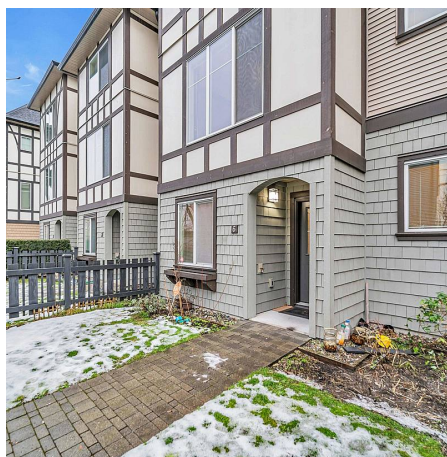

6 9728 Alexandra Road, Richmond

\$1,399,000

Welcome to Jayden Mews proudly built by Polygon, rare classic English Tudor style exterior community. This stunning 4 bedroom townhouse offers open concept kitchen with SS appliance, spacious living room and high 10' ceiling in living area. The deluxe master bedroom features a walk in closet and 5 pieces ensuite with double sink. Spacious garage with side by side parking. Steps away from shops, restaurants and Walmart in Central at Garden City. Mortgage helper! 4th bedroom with ensuite on lower level. School catchment: Tomsett Elementary & MacNeill Secondary.

KEY INFORMATION

MLS® R2641719
Residential Attached
West Cambie
4 Bedrooms
4 Bathrooms
1,570 SF

FEATURES

Year Built: 2015
Listed By: RE/MAX Crest Realty

rennie