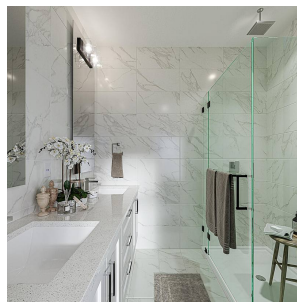

114 12109 223 Street, Maple Ridge

$679,900

Final Release of Phase 1 Book your appointment now! Inspire - Maple Ridge, a community of innovative studio to 3-bed homes designed to Inspire and upscale your life. Starring luxurious and durable white quartz countertop, stainless steel undermount sinks, imported Italian tile backsplash & quality stainless steel appliances. In the living areas, rich and tasteful crown moulding, high-quality laminate flooring & cozy carpeting in bedrooms. Amenities to be inspired by! Including a full-service gym complete with cardio + weightlifting equipment, a yoga studio, social lounge with ping pong + foosball & rooftop patios. Get ready to live Inspired!

KEY INFORMATION

MLS® R2641754

Residential Attached

West Central

3 Bedrooms

2 Bathrooms

958 SF

$355.46 Maintenance Fees

FEATURES

Year Built: 2023

Listed By: RE/MAX LIFESTYLES REALTY

rennie