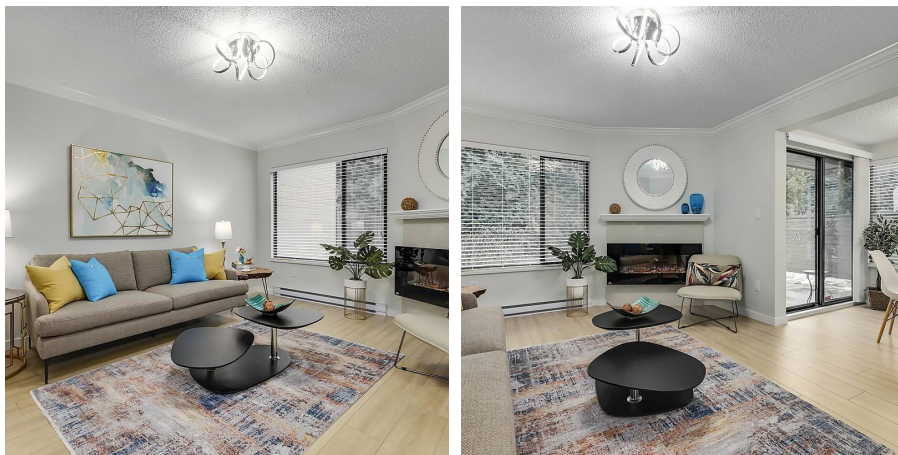

FEATURES

Year Built: 1976

Listed By: Macdonald Realty Westmar