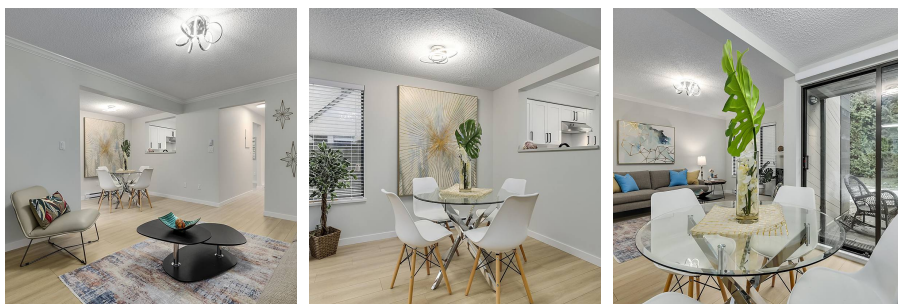

FEATURES

Year Built: 1976

Listed By: Macdonald Realty Westmar