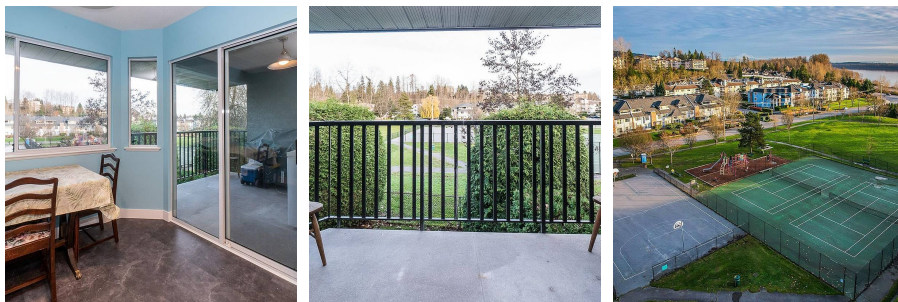

FEATURES

Year Built: 1991
Views: Park Views
Listed By: Keller Williams Elite Realty