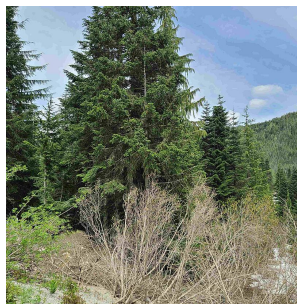

# 20538 Edelweiss Drive, Mission

\$338,900

Sasquatch Mountain Resort in Hemlock Valley - Only 154 KM East of Vancouver! Hemlock is on its way to becoming THE DESTINATION HOTSPOT of the Fraser Valley for an ALL SEASON unique, well-rounded FAMILY get-away. Right now, you have an affordable opportunity to get in before the \$1+ Billion is spent on infrastructure making this the next "GO-TO" year round Mountain Experience. GREAT 7,717 sq.ft. building lot zoned for SINGLE-FAMILY/ DUPLEX with services at lot line. Views from front deck up to Mount Keenan & fantastic views out back to ski hill & down the valley. Greenspace buffer on side of lot adds privacy. Winter skiing, snowshoeing, tubing & sledding. Summer hiking, atv'ing & mountain biking. 20 minutes to Sandpiper Golf Course, fishing & paddleboarding on Weaver Lake. 45 min. to Harrison

## FEATURES

Views: Natural Mountain Setting

Listed By: RE/MAX Little Oak Realty (Mission)

rennie