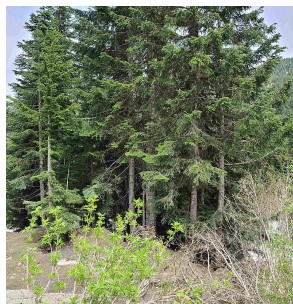

# 20538 Edelweiss Drive, Mission

\$338,900

Sasquatch Mountain Resort in Hemlock Valley - Only 154 KM East of Vancouver! Hemlock is on its way to becoming THE DESTINATION HOTSPOT of the Fraser Valley for an ALL SEASON unique, well-rounded FAMILY get-away. Right now, you have an affordable opportunity to get in before the \$1+ Billion is spent on infrastructure making this the next "GO-TO" year round Mountain Experience. GREAT 7,717 sq.ft. building lot zoned for SINGLE-FAMILY/ DUPLEX with services at lot line. Views from front deck up to Mount Keenan & fantastic views out back to ski hill & down the valley. Greenspace buffer on side of lot adds privacy. Winter skiing, snowshoeing, tubing & sledding. Summer hiking, atv'ing & mountain biking. 20 minutes to Sandpiper Golf Course, fishing & paddleboarding on Weaver Lake. 45 min. to Harrison

## FEATURES

Views: Natural Mountain Setting

Listed By: RE/MAX Little Oak Realty (Mission)

rennie