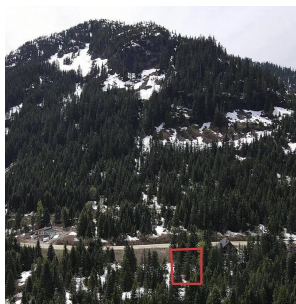

# 20538 Edelweiss Drive, Mission

\$338,900

Sasquatch Mountain Resort in Hemlock Valley - Only 154 KM East of Vancouver! Hemlock is on its way to becoming THE DESTINATION HOTSPOT of the Fraser Valley for an ALL SEASON unique, well-rounded FAMILY get-away. Right now, you have an affordable opportunity to get in before the \$1+ Billion is spent on infrastructure making this the next "GO-TO" year round Mountain Experience. GREAT 7,717 sq.ft. building lot zoned for SINGLE-FAMILY/ DUPLEX with services at lot line. Views from front deck up to Mount Keenan & fantastic views out back to ski hill & down the valley. Greenspace buffer on side of lot adds privacy. Winter skiing, snowshoeing, tubing & sledding. Summer hiking, atv'ing & mountain biking. 20 minutes to Sandpiper Golf Course, fishing & paddleboarding on Weaver Lake. 45 min. to Harrison

## FEATURES

Views: Natural Mountain Setting

Listed By: RE/MAX Little Oak Realty (Mission)

rennie