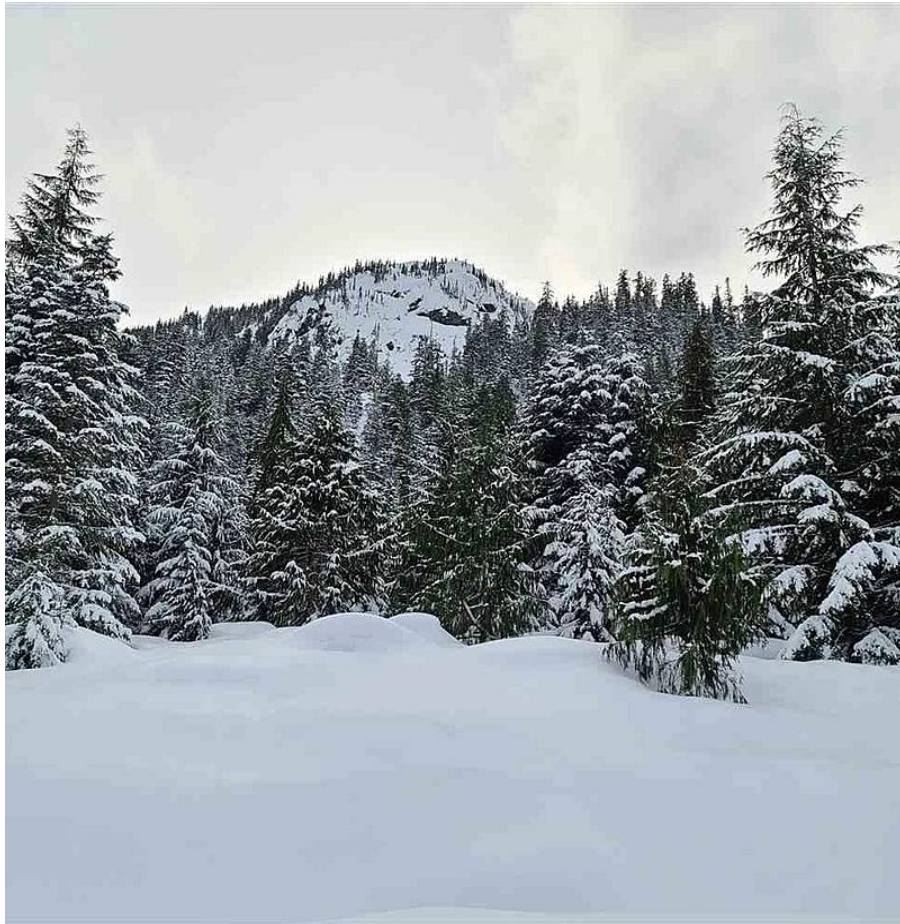

# 20538 Edelweiss Drive, Mission

\$338,900

Sasquatch Mountain Resort in Hemlock Valley - Only 154 KM East of Vancouver! Hemlock is on its way to becoming THE DESTINATION HOTSPOT of the Fraser Valley for an ALL SEASON unique, well-rounded FAMILY get-away. Right now, you have an affordable opportunity to get in before the \$1+ Billion is spent on infrastructure making this the next "GO-TO" year round Mountain Experience. GREAT 7,717 sq.ft. building lot zoned for SINGLE-FAMILY/ DUPLEX with services at lot line. Views from front deck up to Mount Keenan & fantastic views out back to ski hill & down the valley. Greenspace buffer on side of lot adds privacy. Winter skiing, snowshoeing, tubing & sledding. Summer hiking, atv'ing & mountain biking. 20 minutes to Sandpiper Golf Course, fishing & paddleboarding on Weaver Lake. 45 min. to Harrison

## FEATURES

Views: Natural Mountain Setting

Listed By: RE/MAX Little Oak Realty (Mission)

rennie