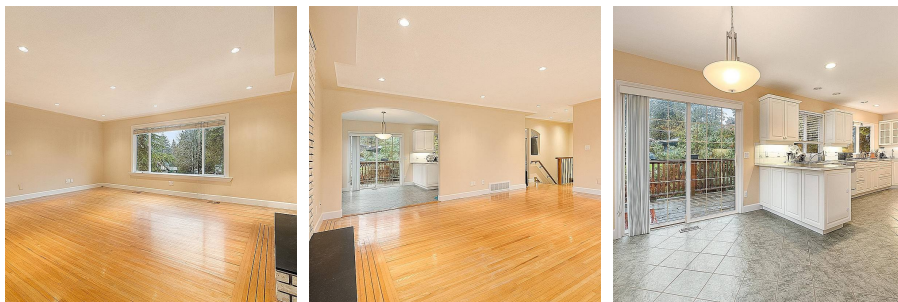

FEATURES

Year Built: 1970

Listed By: Behroyan & Associates Real Estate Services