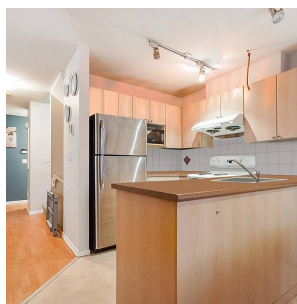

34 6747 137 Street, Surrey

$998,800

Welcome home to Primrose Lane! This spacious, 4 BDROOM + den townhome with 4 BATHROOM boasts ~2,000 sqft of spacious living! Main floor features a LARGE LIVING ROOM with lots of NATURAL LIGHT and a GAS FIREPLACE, kitchen and dining area with walk out to patio. UPSTAIRS features MASTER BEDROOM with 4pc ENSUITE, 2 LARGE bedrooms, and additional full size 4pc bathroom. Basement has a recreation room, 4th BEDROOM plus a full 4 pc bathroom. Great outdoor space with fully FENCED YARD and lovely PATIO. Central location, close to shopping, all amenities, transit and schools. Offers as they come.

KEY INFORMATION

MLS® R2643330

Residential Attached

East Newton

4 Bedrooms

4 Bathrooms

2,031 SF

FEATURES

Year Built: 2002

Listed By: RE/MAX All Points Realty

rennie