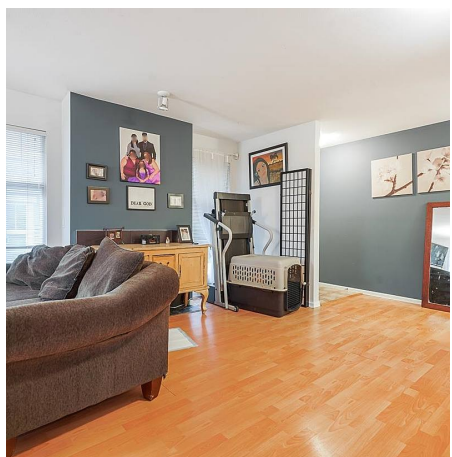

34 6747 137 Street, Surrey

$998,800

Welcome home to Primrose Lane! This spacious, 4 BDROOM + den townhome with 4 BATHROOM boasts ~2,000 sqft of spacious living! Main floor features a LARGE LIVING ROOM with lots of NATURAL LIGHT and a GAS FIREPLACE, kitchen and dining area with walk out to patio. UPSTAIRS features MASTER BEDROOM with 4pc ENSUITE, 2 LARGE bedrooms, and additional full size 4pc bathroom. Basement has a recreation room, 4th BEDROOM plus a full 4 pc bathroom. Great outdoor space with fully FENCED YARD and lovely PATIO. Central location, close to shopping, all amenities, transit and schools. Offers as they come.

KEY INFORMATION

MLS® R2643330

Residential Attached

East Newton

4 Bedrooms

4 Bathrooms

2,031 SF

FEATURES

Year Built: 2002

Listed By: RE/MAX All Points Realty

rennie