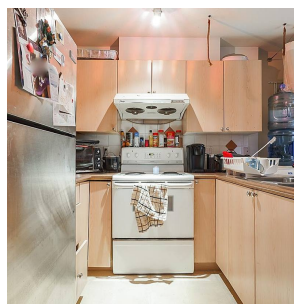

34 6747 137 Street, Surrey

$998,800

Welcome home to Primrose Lane! This spacious, 4 BDROOM + den townhome with 4 BATHROOM boasts ~2,000 sqft of spacious living! Main floor features a LARGE LIVING ROOM with lots of NATURAL LIGHT and a GAS FIREPLACE, kitchen and dining area with walk out to patio. UPSTAIRS features MASTER BEDROOM with 4pc ENSUITE, 2 LARGE bedrooms, and additional full size 4pc bathroom. Basement has a recreation room, 4th BEDROOM plus a full 4 pc bathroom. Great outdoor space with fully FENCED YARD and lovely PATIO. Central location, close to shopping, all amenities, transit and schools. Offers as they come.

KEY INFORMATION

MLS® R2643330

Residential Attached

East Newton

4 Bedrooms

4 Bathrooms

2,031 SF

FEATURES

Year Built: 2002

Listed By: RE/MAX All Points Realty

rennie