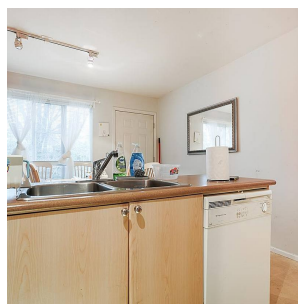

34 6747 137 Street, Surrey

$998,800

Welcome home to Primrose Lane! This spacious, 4 BDROOM + den townhome with 4 BATHROOM boasts ~2,000 sqft of spacious living! Main floor features a LARGE LIVING ROOM with lots of NATURAL LIGHT and a GAS FIREPLACE, kitchen and dining area with walk out to patio. UPSTAIRS features MASTER BEDROOM with 4pc ENSUITE, 2 LARGE bedrooms, and additional full size 4pc bathroom. Basement has a recreation room, 4th BEDROOM plus a full 4 pc bathroom. Great outdoor space with fully FENCED YARD and lovely PATIO. Central location, close to shopping, all amenities, transit and schools. Offers as they come.

KEY INFORMATION

MLS® R2643330

Residential Attached

East Newton

4 Bedrooms

4 Bathrooms

2,031 SF

FEATURES

Year Built: 2002

Listed By: RE/MAX All Points Realty

rennie