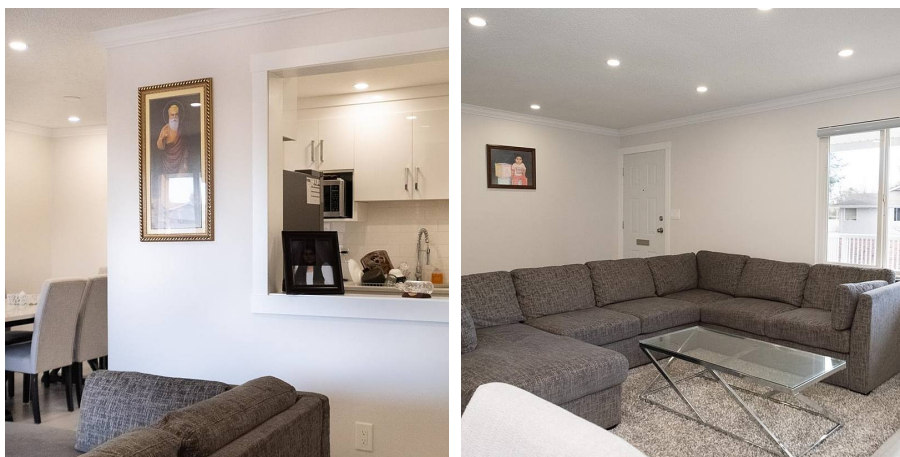

203 13947 72 Avenue, Surrey

$599,000

KEY INFORMATION

MLS® R2643958

Residential Attached

East Newton

2 Bedrooms

2 Bathrooms

1,038 SF

$240.00 Maintenance Fees

FEATURES

Year Built: 1984

Listed By: Century 21 Coastal Realty Ltd.

rennie