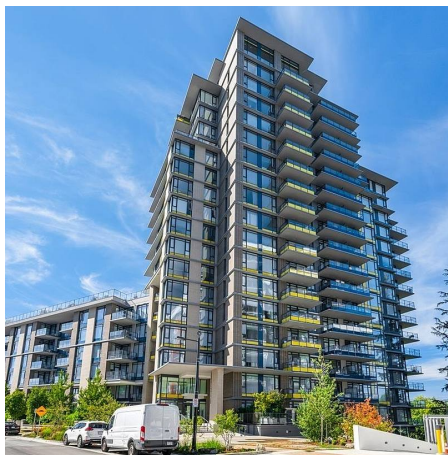

1001 8850 University Crescent, Burnaby

\$539,000

This unit features modern finishes and terrific functionality. The kitchen area offers plenty of storage and counter space, under cabinet lighting, and a large breakfast bar seating leading to an open living room with high 9' ceilings and patio space with a gorgeous view. Enjoy the luxury of a walk-in closet in the bedroom and an oversized bathroom. Must see to appreciate, book your private viewing today!

KEY INFORMATION

MLS® R2644292

Residential Attached

Simon Fraser University

1 Bedroom

1 Bathroom

584 SF

\$342.92 Maintenance Fees

FEATURES

Year Built: 2019

Views: Mountain

Listed By: Metro Edge Realty

rennie