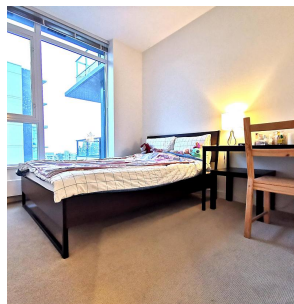

1001 8850 University Crescent, Burnaby

$539,000

This unit features modern finishes and terrific functionality. The kitchen area offers plenty of storage and counter space, under cabinet lighting, and a large breakfast bar seating leading to an open living room with high 9' ceilings and patio space with a gorgeous view. Enjoy the luxury of a walk-in closet in the bedroom and an oversized bathroom. Must see to appreciate, book your private viewing today!

KEY INFORMATION

MLS® R2644292

Residential Attached

Simon Fraser University

1 Bedroom

1 Bathroom

584 SF

$342.92 Maintenance Fees

FEATURES

Year Built: 2019

Views: Mountain

Listed By: Metro Edge Realty

rennie