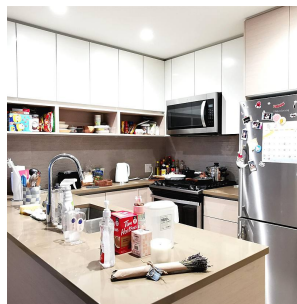

1001 8850 University Crescent, Burnaby

$539,000

This unit features modern finishes and terrific functionality. The kitchen area offers plenty of storage and counter space, under cabinet lighting, and a large breakfast bar seating leading to an open living room with high 9' ceilings and patio space with a gorgeous view. Enjoy the luxury of a walk-in closet in the bedroom and an oversized bathroom. Must see to appreciate, book your private viewing today!

KEY INFORMATION

MLS® R2644292

Residential Attached

Simon Fraser University

1 Bedroom

1 Bathroom

584 SF

$342.92 Maintenance Fees

FEATURES

Year Built: 2019

Views: Mountain

Listed By: Metro Edge Realty

rennie