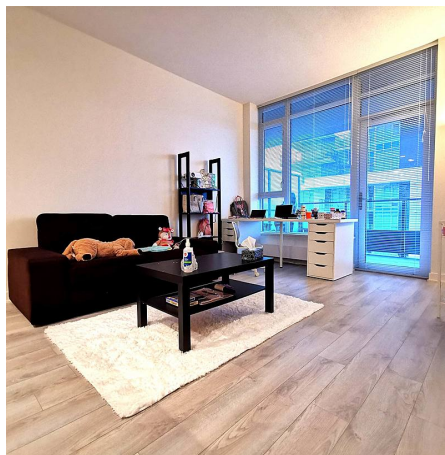

1001 8850 University Crescent, Burnaby

$539,000

This unit features modern finishes and terrific functionality. The kitchen area offers plenty of storage and counter space, under cabinet lighting, and a large breakfast bar seating leading to an open living room with high 9' ceilings and patio space with a gorgeous view. Enjoy the luxury of a walk-in closet in the bedroom and an oversized bathroom. Must see to appreciate, book your private viewing today!

KEY INFORMATION

MLS® R2644292

Residential Attached

Simon Fraser University

1 Bedroom

1 Bathroom

584 SF

$342.92 Maintenance Fees

FEATURES

Year Built: 2019

Views: Mountain

Listed By: Metro Edge Realty

rennie