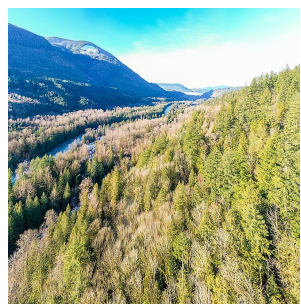

49579 Chilliwack Lake Road, Chilliwack

$1,348,000

This 9.4 Acre property is a gem along Chilliwack river, a lot opportunities to potentially use it as your own fairyland and leisure paradise or potentially developed into multiple residential lots! Outdoor activities around, hiking, drifting, Camping .... Approximately 2,000 ft of frontage along main road to provide amazing exposure! Mostly level land with breathtaking mountain views!!! This land opportunity is awaiting your imagination! a lot flexibilities. Checkout video in virtual tour!

KEY INFORMATION

MLS® R2645200

Land Only

BC

0 Bedrooms

0 Bathrooms

0 SF

409,464 SF Lot

FEATURES

Views: MOUNTAIN

Listed By: LeHomes Realty

rennie