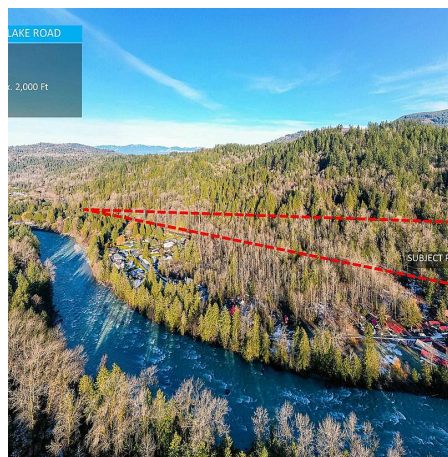

49579 Chilliwack Lake Road, Chilliwack

$1,348,000

This 9.4 Acre property is a gem along Chilliwack river, a lot opportunities to potentially use it as your own fairyland and leisure paradise or potentially developed into multiple residential lots! Outdoor activities around, hiking, drifting, Camping .... Approximately 2,000 ft of frontage along main road to provide amazing exposure! Mostly level land with breathtaking mountain views!!! This land opportunity is awaiting your imagination! a lot flexibilities. Checkout video in virtual tour!

KEY INFORMATION

MLS® R2645200

Land Only

BC

0 Bedrooms

0 Bathrooms

0 SF

409,464 SF Lot

FEATURES

Views: MOUNTAIN

Listed By: LeHomes Realty

rennie