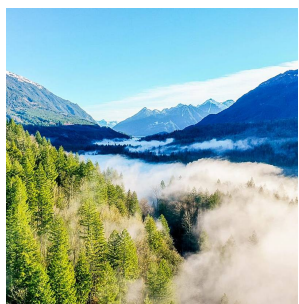

49579 Chilliwack Lake Road, Chilliwack

$1,348,000

This 9.4 Acre property is a gem along Chilliwack river, a lot opportunities to potentially use it as your own fairyland and leisure paradise or potentially developed into multiple residential lots! Outdoor activities around, hiking, drifting, Camping .... Approximately 2,000 ft of frontage along main road to provide amazing exposure! Mostly level land with breathtaking mountain views!!! This land opportunity is awaiting your imagination! a lot flexibilities. Checkout video in virtual tour!

KEY INFORMATION

MLS® R2645200

Land Only

BC

0 Bedrooms

0 Bathrooms

0 SF

409,464 SF Lot

FEATURES

Views: MOUNTAIN

Listed By: LeHomes Realty

rennie