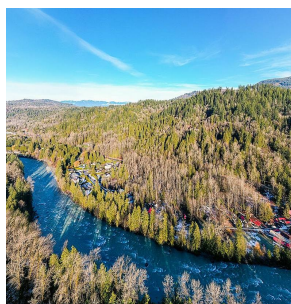

49579 Chilliwack Lake Road, Chilliwack

$1,348,000

This 9.4 Acre property is a gem along Chilliwack river, a lot opportunities to potentially use it as your own fairyland and leisure paradise or potentially developed into multiple residential lots! Outdoor activities around, hiking, drifting, Camping .... Approximately 2,000 ft of frontage along main road to provide amazing exposure! Mostly level land with breathtaking mountain views!!! This land opportunity is awaiting your imagination! a lot flexibilities. Checkout video in virtual tour!

KEY INFORMATION

MLS® R2645200

Land Only

BC

0 Bedrooms

0 Bathrooms

0 SF

409,464 SF Lot

FEATURES

Views: MOUNTAIN

Listed By: LeHomes Realty

rennie