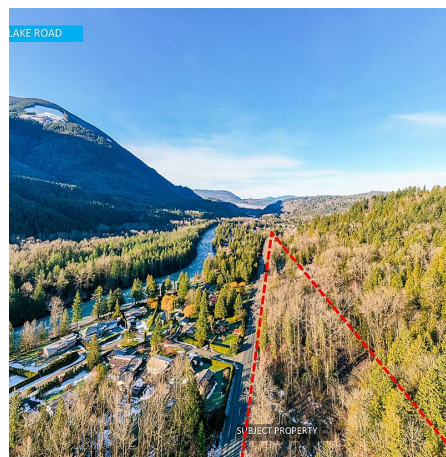

49579 Chilliwack Lake Road, Chilliwack

$1,348,000

This 9.4 Acre property is a gem along Chilliwack river, a lot opportunities to potentially use it as your own fairyland and leisure paradise or potentially developed into multiple residential lots! Outdoor activities around, hiking, drifting, Camping .... Approximately 2,000 ft of frontage along main road to provide amazing exposure! Mostly level land with breathtaking mountain views!!! This land opportunity is awaiting your imagination! a lot flexibilities. Checkout video in virtual tour!

KEY INFORMATION

MLS® R2645200

Land Only

BC

0 Bedrooms

0 Bathrooms

0 SF

409,464 SF Lot

FEATURES

Views: MOUNTAIN

Listed By: LeHomes Realty

rennie