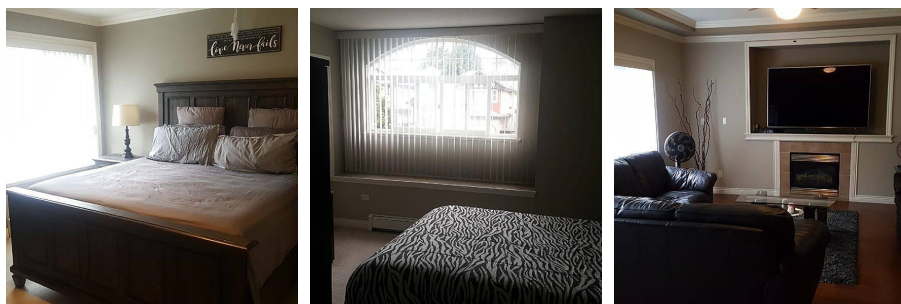

FEATURES

Year Built: 2004

Views: N/A

Listed By: Sutton Premier Realty