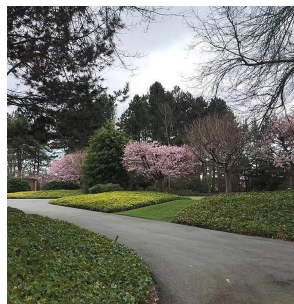

12500 Gilbert Road, Richmond

$10,900,000

One of the most impressively manicured gardens in Richmond's famous estate homes neighborhood. Nature rock pillars gated entrance and a long glorious old maple treed driveway welcomes you to the home passing sprawling lawns, stunning matured garden with two ponds full of birds in the morning, fruit garden with the fairytale-themed wood cottage, rock boulders, and sculptures. In between the tranquil matured forest trail surrounding the beautiful landscape presents an 8000 plus sqft custom designed home with luxury farm estate living. Grand entry foyer with magnificent gleaming chandelier, state of art solarium tropical garden overlooking a resort-style outdoor pool, gallery-like family room with a remarkable granite fireplace, etc. must see!

KEY INFORMATION

MLS® R2646533

Residential Detached

Gilmore

5 Bedrooms

5 Bathrooms

8,074 SF

FEATURES

Year Built: 1980

Views: GREENSPACE, POND, GARDEN

Listed By: Royal Pacific Riverside Realty Ltd.

rennie