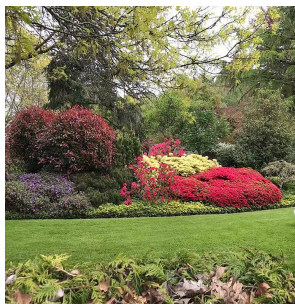

12500 Gilbert Road, Richmond

$10,900,000

One of the most impressively manicured gardens in Richmond's famous estate homes neighborhood. Nature rock pillars gated entrance and a long glorious old maple treed driveway welcomes you to the home passing sprawling lawns, stunning matured garden with two ponds full of birds in the morning, fruit garden with the fairytale-themed wood cottage, rock boulders, and sculptures. In between the tranquil matured forest trail surrounding the beautiful landscape presents an 8000 plus sqft custom designed home with luxury farm estate living. Grand entry foyer with magnificent gleaming chandelier, state of art solarium tropical garden overlooking a resort-style outdoor pool, gallery-like family room with a remarkable granite fireplace, etc. must see!

KEY INFORMATION

MLS® R2646533

Residential Detached

Gilmore

5 Bedrooms

5 Bathrooms

8,074 SF

FEATURES

Year Built: 1980

Views: GREENSPACE, POND, GARDEN

Listed By: Royal Pacific Riverside Realty Ltd.

rennie