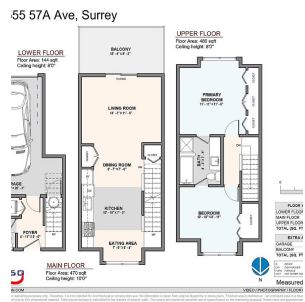

43 17555 57a Avenue, Surrey

$799,000

Welcome to the Hawthorne by Mosaic. Amazing unit with main floor boasts towering 10' ceilings accented with the modern color scheme, high-end vinyl-plank herringbone pattern laminate flooring, SS kitchen appliances, large porcelain sink with trendy matte black hardware. 2 bedrooms upstairs & Both bedrooms have access to the Jack & Jill ensuite. Upgraded custom paint all throughout the unit. Close to Cloverdale Rec Centre, both levels of Schools & next to transit. Walking distance to shopping centres & KPU & right next to Cloverdale Downtown. This is the unit not to be missed !!

KEY INFORMATION

MLS® R2646948

Residential Attached

Cloverdale

2 Bedrooms

2 Bathrooms

1,094 SF

FEATURES

Year Built: 2018

Listed By: SRS Panorama Realty

rennie