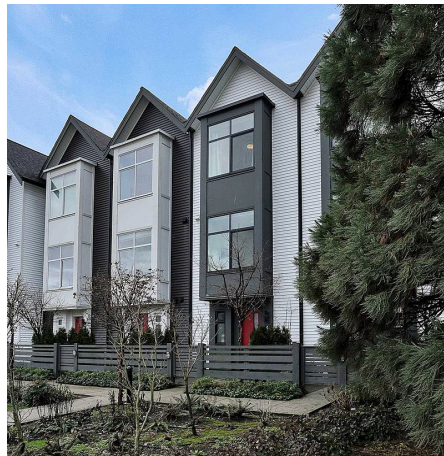

43 17555 57a Avenue, Surrey

\$799,000

Welcome to the Hawthorne by Mosaic. Amazing unit with main floor boasts towering 10' ceilings accented with the modern color scheme, high-end vinyl-plank herringbone pattern laminate flooring, SS kitchen appliances, large porcelain sink with trendy matte black hardware. 2 bedrooms upstairs & Both bedrooms have access to the Jack & Jill ensuite. Upgraded custom paint all throughout the unit. Close to Cloverdale Rec Centre, both levels of Schools & next to transit. Walking distance to shopping centres & KPU & right next to Cloverdale Downtown. This is the unit not to be missed !!

KEY INFORMATION

MLS® R2646948

Residential Attached

Cloverdale

2 Bedrooms

2 Bathrooms

1,094 SF

FEATURES

Year Built: 2018

Listed By: SRS Panorama Realty

rennie