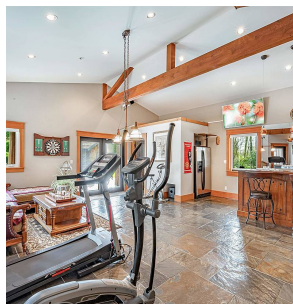

12610 Laity Street, Maple Ridge

$4,380,000

A Rare Laxury Custom Build Home nestled on a private 1.584 acre lot on the westside of Maple Ridge. The estate has over 7,000 sf living space which focal pointed by unrivalled red cedar logs inside and out. Chef's kitchen with top-of-the-line appliances, granite counters w/ large island & custom Toredo wood cabinetry, adjacent eating area, spacious family room - all opening out to the spectacular gardens and a second outdoor kitchen beside the pool over look the fish pond & water fall and beautiful banana trees, plus a newly built detached Sauna room. Lower w/ media rm, lounge, wine cellar, gym, enste guest bdrm and Upper master with spa-like ensuite, 2 more enste bdrms plus 2 bdrm suite with separate entry. 6 Cars garage for car exthusiasts.

KEY INFORMATION

MLS® R2648035

Residential Detached

West Central

7 Bedrooms

10 Bathrooms

7,017 SF

68,825 SF Lot

FEATURES

Year Built: 2007

Views: VIEW

Listed By: Royal Pacific Realty (Kingsway) Ltd.

rennie