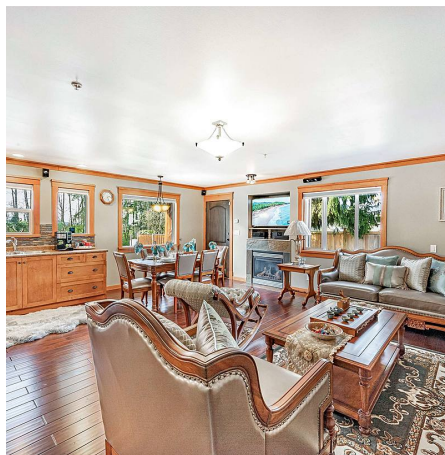

12610 Laity Street, Maple Ridge

$4,380,000

A Rare Laxury Custom Build Home nestled on a private 1.584 acre lot on the westside of Maple Ridge. The estate has over 7,000 sf living space which focal pointed by unrivalled red cedar logs inside and out. Chef's kitchen with top-of-the-line appliances, granite counters w/ large island & custom Toredo wood cabinetry, adjacent eating area, spacious family room - all opening out to the spectacular gardens and a second outdoor kitchen beside the pool over look the fish pond & water fall and beautiful banana trees, plus a newly built detached Sauna room. Lower w/ media rm, lounge, wine cellar, gym, enste guest bdrm and Upper master with spa-like ensuite, 2 more enste bdrms plus 2 bdrm suite with separate entry. 6 Cars garage for car exthusiasts.

KEY INFORMATION

MLS® R2648035

Residential Detached

West Central

7 Bedrooms

10 Bathrooms

7,017 SF

68,825 SF Lot

FEATURES

Year Built: 2007

Views: VIEW

Listed By: Royal Pacific Realty (Kingsway) Ltd.

rennie