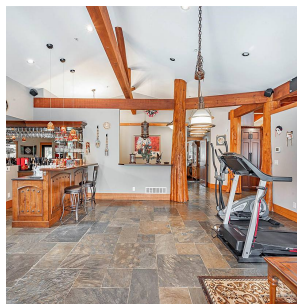

12610 Laity Street, Maple Ridge

$4,380,000

A Rare Laxury Custom Build Home nestled on a private 1.584 acre lot on the westside of Maple Ridge. The estate has over 7,000 sf living space which focal pointed by unrivalled red cedar logs inside and out. Chef's kitchen with top-of-the-line appliances, granite counters w/ large island & custom Toredo wood cabinetry, adjacent eating area, spacious family room - all opening out to the spectacular gardens and a second outdoor kitchen beside the pool over look the fish pond & water fall and beautiful banana trees, plus a newly built detached Sauna room. Lower w/ media rm, lounge, wine cellar, gym, enste guest bdrm and Upper master with spa-like ensuite, 2 more enste bdrms plus 2 bdrm suite with separate entry. 6 Cars garage for car exthusiasts.

KEY INFORMATION

MLS® R2648035

Residential Detached

West Central

7 Bedrooms

10 Bathrooms

7,017 SF

68,825 SF Lot

FEATURES

Year Built: 2007

Views: VIEW

Listed By: Royal Pacific Realty (Kingsway) Ltd.

rennie