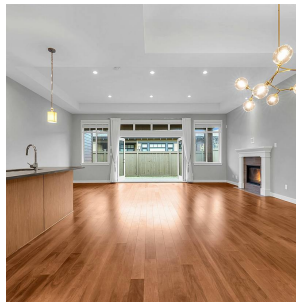

Ross Leathley
604.802.5468
rleathley@rennie.com
rennie.com/rossleathley

rennie