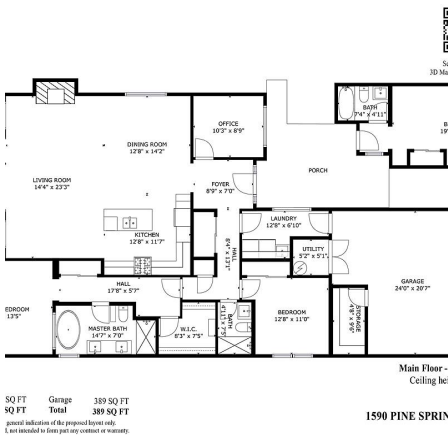

Ross Leathley
604.802.5468
rleathley@rennie.com
rennie.com/rossleathley

rennie