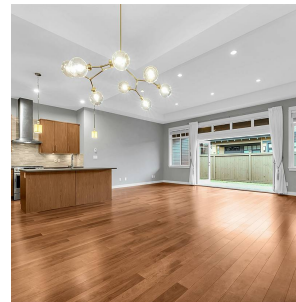

Ross Leathley
604.802.5468
rleathley@rennie.com
rennie.com/rossleathley

rennie