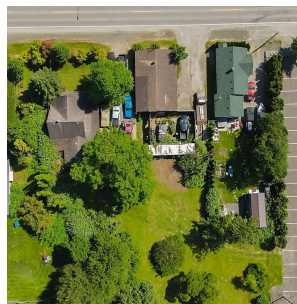

42023 Yarrow Central Road, Yarrow

$1,148,888

JUST UNDER ONE ACRE IN YARROW, a little piece of heaven on earth. The things you could do with this property are endless, BUILD your dream home with a shop! A short drive to the highway, Cultus Lake, and the Vedder Rotary Trail. Take a short stroll into the amazing, picturesque community of Yarrow. The quaint farmhouse has 4 beds, 2 baths, and the master bedroom on the main floor. The large detached 30'x 50' shop has 200 amp service, separate meter & its own driveway. Home is in need of major work and "sold as is where is" bring your imagination. Beautiful piece of property, 150' of frontage. Lots this size in the heart of Yarrow don't come up often, come make your dreams come true! ZONING ALLOWS FOR CARRIAGE HOME.

KEY INFORMATION

MLS® R2650487

Residential Detached

Chilliwack

4 Bedrooms

2 Bathrooms

1,589 SF

40,075 SF Lot

FEATURES

Year Built: 1933

Listed By: Royal LePage Wheeler Cheam

rennie