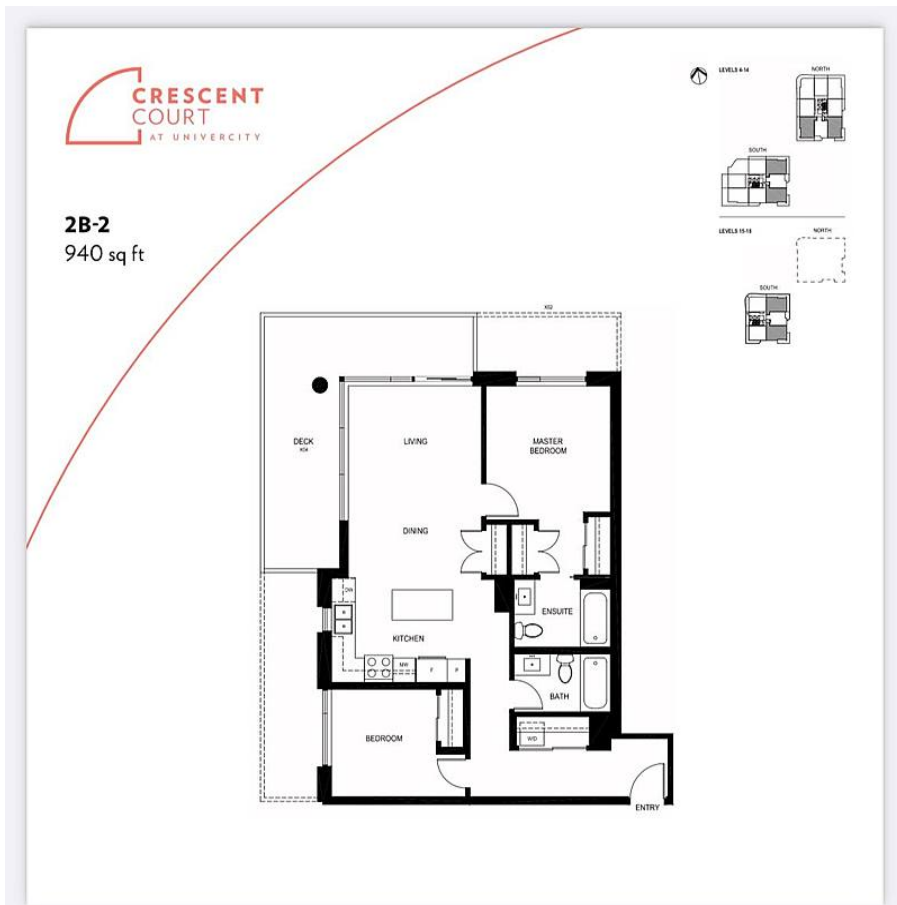

# 504 8725 University Crescent, Burnaby

\$736,600

Situated at the peak of Burnaby Mountain in the heart of SFU's University community, Crescent Court offers exceptional homes in a natural setting with the benefits of urban living.

## KEY INFORMATION

MLS® R2650837

Residential Attached

Simon Fraser University

2 Bedrooms

2 Bathrooms

940 SF

\$461.69 Maintenance Fees