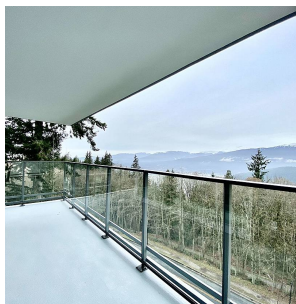

407 8940 University Crescent, Burnaby

$798,000

Welcome to TERRACES AT THE PEAK. This is a golden opportunity to own a large North-West corner 2 bdrm/2 bath condo with one of the most tremendous views in the city: Burrard Inlet and North Shore mountains! Well-thought-out open layout features spacious living area, large kitchen with an island and full-size appliances, big bedrooms. Amenities consist of fully equipped gym, party room, outdoor BBQ and garden. Excellent location, steps away from shops, restaurants, school, childcare, parks and transportation. 1 parking and 1 storage locker are included. Showing by appt: Feb 13 (Sun) 2-4pm.

KEY INFORMATION

MLS® R2650336

Residential Attached

Simon Fraser University

2 Bedrooms

2 Bathrooms

952 SF

$466.43 Maintenance Fees

FEATURES

Year Built: 2021

Views: Mountain and Ocean

Listed By: Metro Edge Realty

rennie