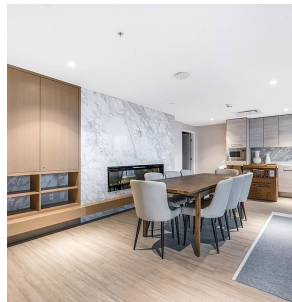

2007 4458 Beresford Street, Burnaby

$1,058,800

Super location in Metro town! Sun Towers 1 by BELFORD! Conveniently located right next to the Metrotown skytrain station, this luxurious corner 2 bed 2 bath faces Southwest & has air-conditioning! Comes with 1 parking, 1 locker & 1 bike locker. World-class amenities: concierge, guest suite, 60-foot indoor pool with hot tub, sauna/steam room, gym, yoga room, badminton court, indoor golf simulator, music room with piano, private study room, party room, sky garden with fire lounge, ping pong table, hammocks, outdoor kitchen & dining, children's play area, and more!

KEY INFORMATION

MLS® R2652586

Residential Attached

Metrotown

2 Bedrooms

2 Bathrooms

855 SF

$479.36 Maintenance Fees

FEATURES

Year Built: 2021

Views: WATER, PARK AND CITY

Listed By: RE/MAX Crest Realty

rennie