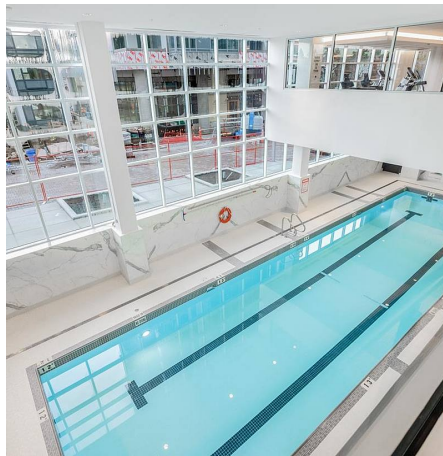

2007 4458 Beresford Street, Burnaby

$1,058,800

Super location in Metro town! Sun Towers 1 by BELFORD! Conveniently located right next to the Metrotown skytrain station, this luxurious corner 2 bed 2 bath faces Southwest & has air-conditioning! Comes with 1 parking, 1 locker & 1 bike locker. World-class amenities: concierge, guest suite, 60-foot indoor pool with hot tub, sauna/steam room, gym, yoga room, badminton court, indoor golf simulator, music room with piano, private study room, party room, sky garden with fire lounge, ping pong table, hammocks, outdoor kitchen & dining, children's play area, and more!

KEY INFORMATION

MLS® R2652586

Residential Attached

Metrotown

2 Bedrooms

2 Bathrooms

855 SF

$479.36 Maintenance Fees

FEATURES

Year Built: 2021

Views: WATER, PARK AND CITY

Listed By: RE/MAX Crest Realty

rennie