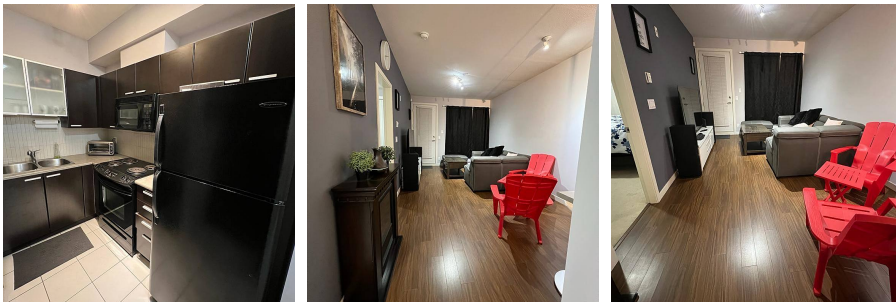

108 10455 University Drive, Surrey

$525,000

KEY INFORMATION

MLS® R2653146

Residential Attached

Whalley

1 Bedroom

0 Bathrooms

580 SF

FEATURES

Year Built: 2007

Listed By: Planet Group Realty Inc.

rennie