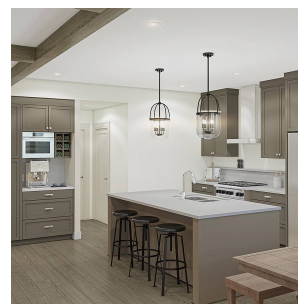

36167 Highgrove Place, Abbotsford

\$1,298,000

INTRODUCING LEDGEVIEW PARK ROWHOMES IN EAST ABBOTSFORD! 17 fantastic luxury homes constructed by local Abbotsford builder Steve Atsma of Atsma Construction. Fee simple ownership, NO strata & NO strata fees. Spacious 2 storey + finished walk-out daylight basement that boasts over 2500 sqft of living space. 4 bdrms, 3.5 bthrms & surrounded by nature & beauty! LUXURY at it's best! 2 Colour Schemes. Adjacent to Ledgeview Tree farm, walking distance to the Legendary Ledgeview Golf & Country Club & backing onto the gorgeous Ledgeview trails! Come live where "Nature is Your Backyard". Don't miss out on the first 9 to be released in Phase 1. The remaining 8 will be released in the Fall. Est. completion dates summer 2023!