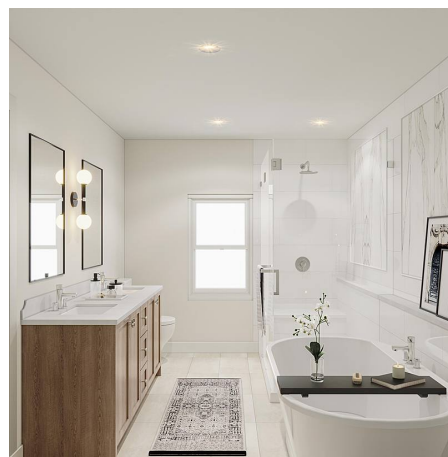

36167 Highgrove Place, Abbotsford

\$1,298,000

INTRODUCING LEDGEVIEW PARK ROWHOMES IN EAST ABBOTSFORD! 17 fantastic luxury homes constructed by local Abbotsford builder Steve Atsma of Atsma Construction. Fee simple ownership, NO strata & NO strata fees. Spacious 2 storey + finished walk-out daylight basement that boasts over 2500 sqft of living space. 4 bdrms, 3.5 bthrms & surrounded by nature & beauty! LUXURY at it's best! 2 Colour Schemes. Adjacent to Ledgeview Tree farm, walking distance to the Legendary Ledgeview Golf & Country Club & backing onto the gorgeous Ledgeview trails! Come live where "Nature is Your Backyard". Don't miss out on the first 9 to be released in Phase 1. The remaining 8 will be released in the Fall. Est. completion dates summer 2023!