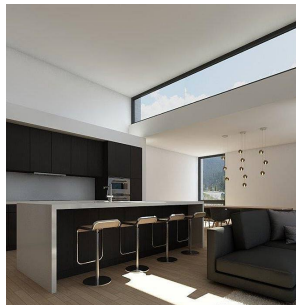

Jeevan Gill
604.617.2159
jgill@rennie.com
rennie.com/jeevangill

Shawn Wentworth PREC*
604.379.6731
swentworth@rennie.com
rennie.com/shawnwentworth

rennie