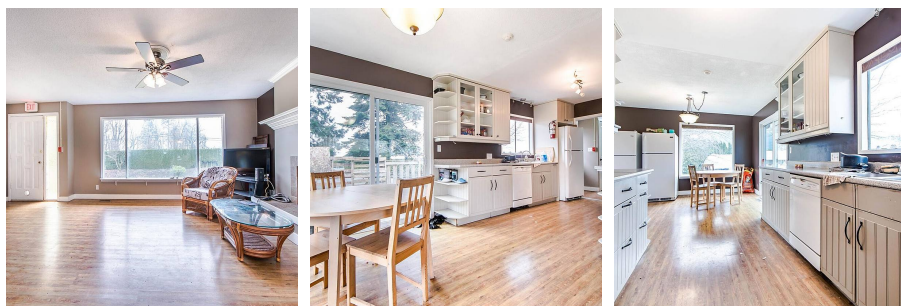

FEATURES

Year Built: 1970

Listed By: Royal Pacific Realty (Kingsway) Ltd.