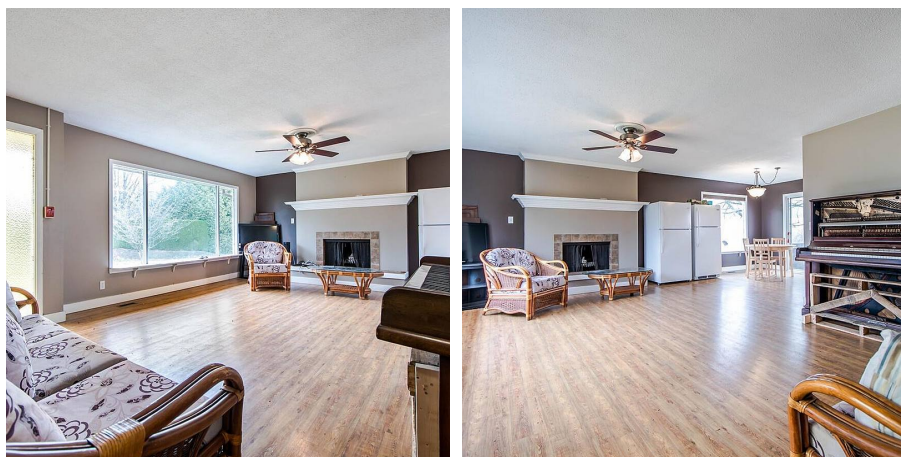

FEATURES

Year Built: 1970

Listed By: Royal Pacific Realty (Kingsway) Ltd.