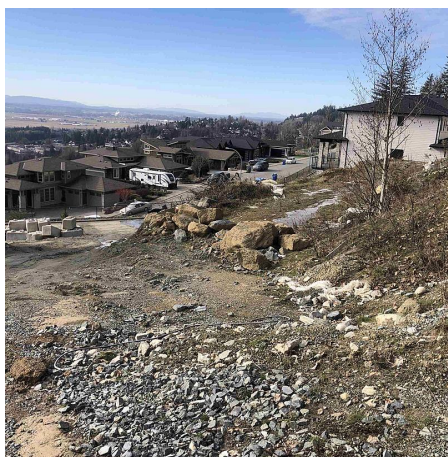

36483 Estevan Court, Abbotsford

$1,300,000

The sky's the limit when you live at Falcon ridge. This subdivision boasts of the best views of the Fraser valley which include breath taking views of Mount Baker, Mount Cheam, and the City of Abbotsford. This building lot is the largest lot with over 14,000 square feet for your new home. Seller can provide building renderings. Bring your dreams, your plans for your new home.

KEY INFORMATION

MLS® R2656122

Land Only

Abbotsford East

0 Bedrooms

0 Bathrooms

0 SF

14,746 SF Lot

FEATURES

Views: City

Listed By: eXp Realty (Branch)

rennie