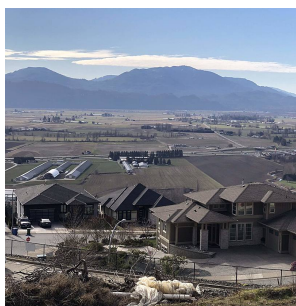

36483 Estevan Court, Abbotsford

$1,300,000

The sky's the limit when you live at Falcon ridge. This subdivision boasts of the best views of the Fraser valley which include breath taking views of Mount Baker, Mount Cheam, and the City of Abbotsford. This building lot is the largest lot with over 14,000 square feet for your new home. Seller can provide building renderings. Bring your dreams, your plans for your new home.

KEY INFORMATION

MLS® R2656122

Land Only

Abbotsford East

0 Bedrooms

0 Bathrooms

0 SF

14,746 SF Lot

FEATURES

Views: City

Listed By: eXp Realty (Branch)

rennie