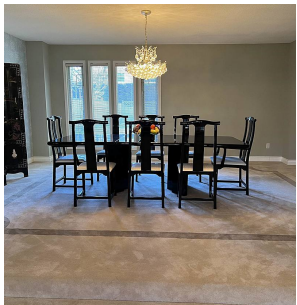

10651 Bamberton Drive, Richmond

$2,788,000

EXCELLENT LOCATION ! Desirable MAPLE LANE SUBDIVISION. 1st time offered. Custom built by German builder Bowman Construction. Excellent condition. Vaulted high ceiling, Very spacious rooms throughout. Radiant floor heating, HRV, newer roof, newer appliances and boiler. 5 bdrms, den plus games room. 3 car garage.

KEY INFORMATION

MLS® R2656808

Residential Detached

Broadmoor

5 Bedrooms

5 Bathrooms

4,272 SF

7,744 SF Lot

FEATURES

Year Built: 1989

Listed By: RE/MAX Westcoast

rennie