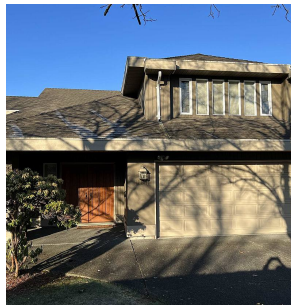

10651 Bamberton Drive, Richmond

$2,788,000

EXCELLENT LOCATION ! Desirable MAPLE LANE SUBDIVISION. 1st time offered. Custom built by German builder Bowman Construction. Excellent condition. Vaulted high ceiling, Very spacious rooms throughout. Radiant floor heating, HRV, newer roof, newer appliances and boiler. 5 bdrms, den plus games room. 3 car garage.

KEY INFORMATION

MLS® R2656808

Residential Detached

Broadmoor

5 Bedrooms

5 Bathrooms

4,272 SF

7,744 SF Lot

FEATURES

Year Built: 1989

Listed By: RE/MAX Westcoast

rennie