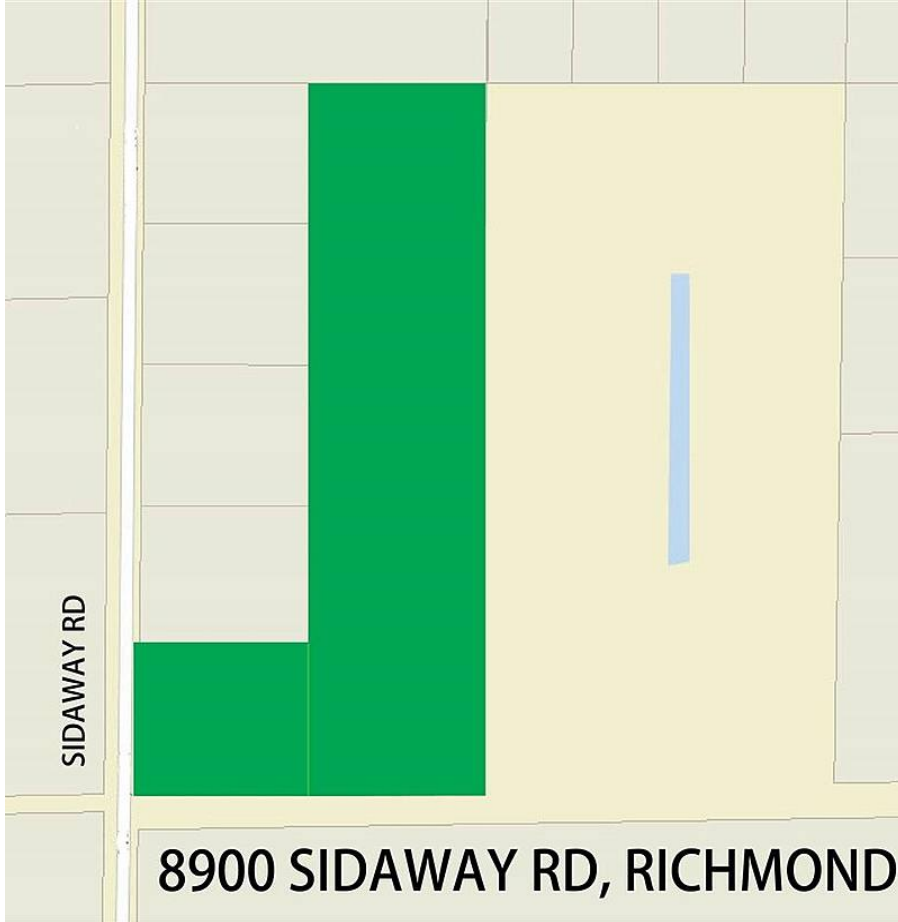

8900 Sidaway Road, Richmond

\$8,500,000

Rare opportunity to own this 12 acres agricultural land with wide 277' frontage of large flat land! A dream home can be built on the a acres of front land and farming the 10 acres land next to it. Excellent holding property or to build your dream estate property with future potential. Very conveniently located in countryside of Richmond with easy access to Highway 91, Highway 99 and Knight Street. Mins drive way to all the shopping mall and restaurant in the center of Richmond.

KEY INFORMATION

MLS® R2656952

Residential Detached

East Richmond

4 Bedrooms

4 Bathrooms

4,046 SF

522,720 SF Lot