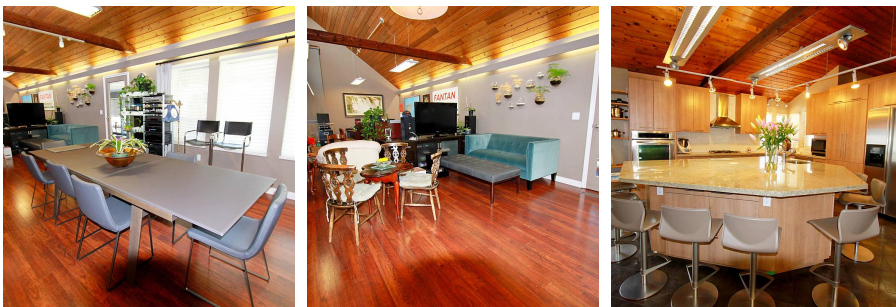

FEATURES

Year Built: 1981

Listed By: Royal Pacific Realty Corp.