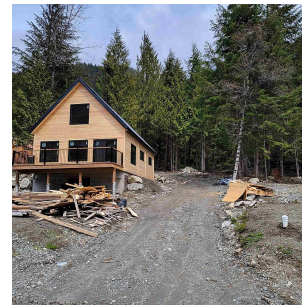

Hg152 Old Hope Princeton Highway, Hope

$139,900

Sunshine valley, the newest development area in near great vancouver, growing very fast. It is a hidden GYM for people, ideal for family vacation homes, surrounded by mountains, lakes, rivers, skiing, 4X4 and more. Build your ideal vacation cabin and take your family on a spiritual journey whenever you want. When not in use, you can put it as an Airbnb. The lease for 999 years and has been pre-paid.

KEY INFORMATION

MLS® R2658430

Land Only

BC

0 Bedrooms

0 Bathrooms

0 SF

4,463 SF Lot

FEATURES

Listed By: Unilife Realty Inc.

rennie