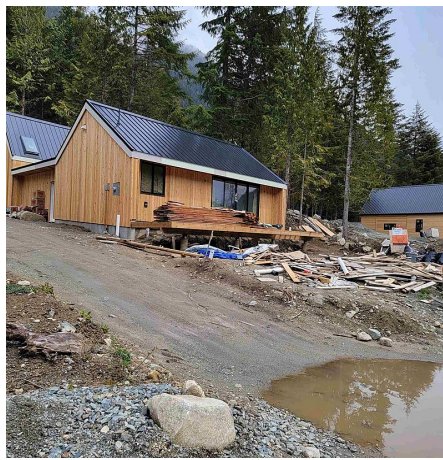

Hg152 Old Hope Princeton Highway, Hope

$139,900

Sunshine valley, the newest development area in near great vancouver, growing very fast. It is a hidden GYM for people, ideal for family vacation homes, surrounded by mountains, lakes, rivers, skiing, 4X4 and more. Build your ideal vacation cabin and take your family on a spiritual journey whenever you want. When not in use, you can put it as an Airbnb. The lease for 999 years and has been pre-paid.

KEY INFORMATION

MLS® R2658430

Land Only

BC

0 Bedrooms

0 Bathrooms

0 SF

4,463 SF Lot

FEATURES

Listed By: Unilife Realty Inc.

rennie