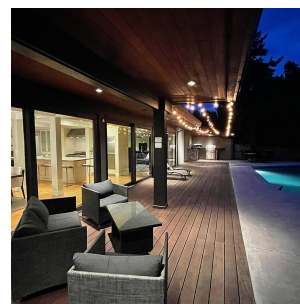

1043 Pacific Drive, Delta

$4,988,000

A RARE OPPORTUNITY to own one of the finest properties in all Tsawwassen. Situated on a magnificent 20,273 sq.ft. lot overlooking the Strait of Georgia, this amazing home features over 4000 sq.ft. of professionally renovated (Alda Pereira Design Inc.) living area on two floors. Modern gourmet kitchen with Sub-Zero, Wolf & Miele appliances; media room with 110" 4K TV and surround sound; living room and master bedroom both offer unobstructed ocean views. The floor to ceiling windows and sliding doors along the entire back of the house lead to the magnificently-landscaped private West-facing back yard with salt water pool, hot tub, outdoor kitchen and wet bar, numerous seating areas and a sprawling Brazilian hardwood deck to enjoy the panoramic ocean views and sunsets. Truly one of a kind!

KEY INFORMATION

MLS® R2658256

Residential Detached

English Bluff

4 Bedrooms

3 Bathrooms

4,190 SF

20,273 SF Lot

FEATURES

Year Built: 1968

Views: GEORGIA STRAIT, GULF ISLANDS

Listed By: Royal LePage Regency Realty

rennie