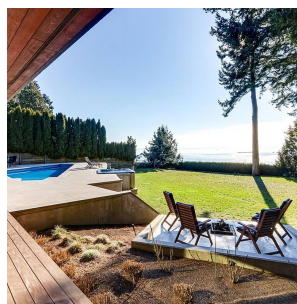

1043 Pacific Drive, Delta

$4,988,000

A RARE OPPORTUNITY to own one of the finest properties in all Tsawwassen. Situated on a magnificent 20,273 sq.ft. lot overlooking the Strait of Georgia, this amazing home features over 4000 sq.ft. of professionally renovated (Alda Pereira Design Inc.) living area on two floors. Modern gourmet kitchen with Sub-Zero, Wolf & Miele appliances; media room with 110" 4K TV and surround sound; living room and master bedroom both offer unobstructed ocean views. The floor to ceiling windows and sliding doors along the entire back of the house lead to the magnificently-landscaped private West-facing back yard with salt water pool, hot tub, outdoor kitchen and wet bar, numerous seating areas and a sprawling Brazilian hardwood deck to enjoy the panoramic ocean views and sunsets. Truly one of a kind!

KEY INFORMATION

MLS® R2658256

Residential Detached

English Bluff

4 Bedrooms

3 Bathrooms

4,190 SF

20,273 SF Lot

FEATURES

Year Built: 1968

Views: GEORGIA STRAIT, GULF ISLANDS

Listed By: Royal LePage Regency Realty

rennie