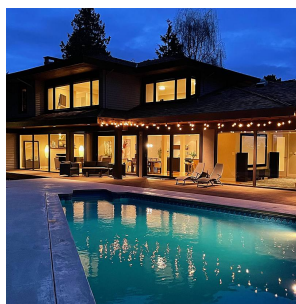

1043 Pacific Drive, Delta

$4,988,000

A RARE OPPORTUNITY to own one of the finest properties in all Tsawwassen. Situated on a magnificent 20,273 sq.ft. lot overlooking the Strait of Georgia, this amazing home features over 4000 sq.ft. of professionally renovated (Alda Pereira Design Inc.) living area on two floors. Modern gourmet kitchen with Sub-Zero, Wolf & Miele appliances; media room with 110" 4K TV and surround sound; living room and master bedroom both offer unobstructed ocean views. The floor to ceiling windows and sliding doors along the entire back of the house lead to the magnificently-landscaped private West-facing back yard with salt water pool, hot tub, outdoor kitchen and wet bar, numerous seating areas and a sprawling Brazilian hardwood deck to enjoy the panoramic ocean views and sunsets. Truly one of a kind!

KEY INFORMATION

MLS® R2658256

Residential Detached

English Bluff

4 Bedrooms

3 Bathrooms

4,190 SF

20,273 SF Lot

FEATURES

Year Built: 1968

Views: GEORGIA STRAIT, GULF ISLANDS

Listed By: Royal LePage Regency Realty

rennie