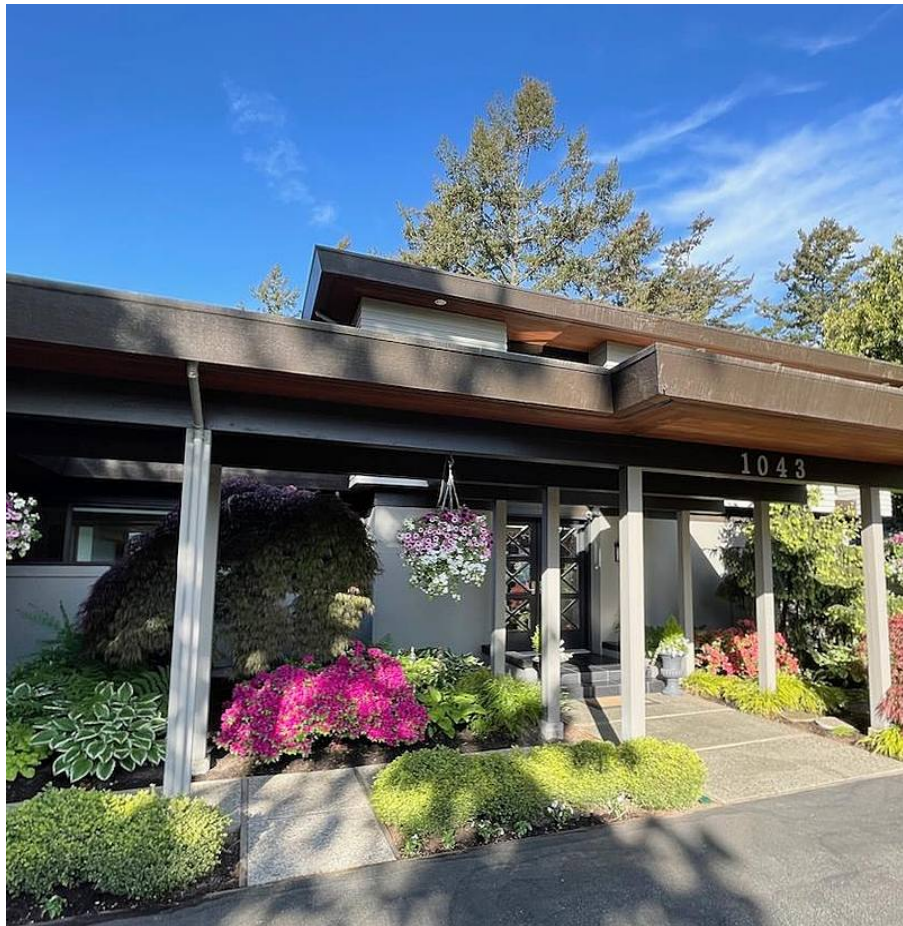

1043 Pacific Drive, Delta

\$4,988,000

A RARE OPPORTUNITY to own one of the finest properties in all Tsawwassen. Situated on a magnificent 20,273 sq.ft. lot overlooking the Strait of Georgia, this amazing home features over 4000 sq.ft. of professionally renovated (Alda Pereira Design Inc.) living area on two floors. Modern gourmet kitchen with Sub-Zero, Wolf & Miele appliances; media room with 110" 4K TV and surround sound; living room and master bedroom both offer unobstructed ocean views. The floor to ceiling windows and sliding doors along the entire back of the house lead to the magnificently-landscaped private West-facing back yard with salt water pool, hot tub, outdoor kitchen and wet bar, numerous seating areas and a sprawling Brazilian hardwood deck to enjoy the panoramic ocean views and sunsets. Truly one of a kind!