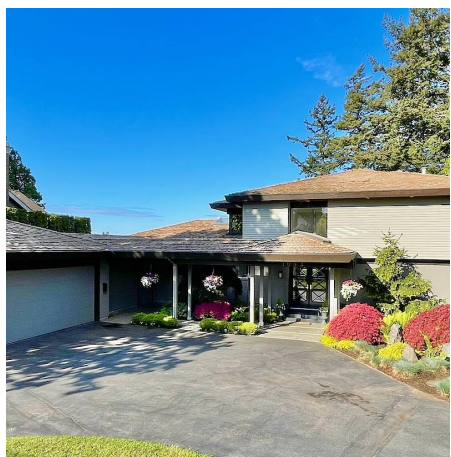

1043 Pacific Drive, Delta

$4,988,000

A RARE OPPORTUNITY to own one of the finest properties in all Tsawwassen. Situated on a magnificent 20,273 sq.ft. lot overlooking the Strait of Georgia, this amazing home features over 4000 sq.ft. of professionally renovated (Alda Pereira Design Inc.) living area on two floors. Modern gourmet kitchen with Sub-Zero, Wolf & Miele appliances; media room with 110" 4K TV and surround sound; living room and master bedroom both offer unobstructed ocean views. The floor to ceiling windows and sliding doors along the entire back of the house lead to the magnificently-landscaped private West-facing back yard with salt water pool, hot tub, outdoor kitchen and wet bar, numerous seating areas and a sprawling Brazilian hardwood deck to enjoy the panoramic ocean views and sunsets. Truly one of a kind!

KEY INFORMATION

MLS® R2658256

Residential Detached

English Bluff

4 Bedrooms

3 Bathrooms

4,190 SF

20,273 SF Lot

FEATURES

Year Built: 1968

Views: GEORGIA STRAIT, GULF ISLANDS

Listed By: Royal LePage Regency Realty

rennie