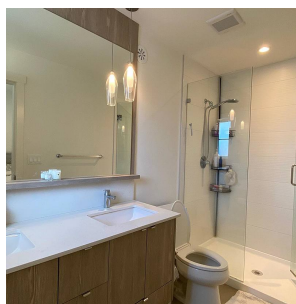

42 11188 72 Avenue, Delta

$1,149,900

Spacious, Modern, Elegant and Luxurious! Chelsea Gate 3 bedroom Corner unit conveniently located in Sunshine Hills. Natural lighting paired with oversized windows resulting in bright, sunlit units. European style gourmet kitchen with gas stove and large spa-like bathrooms. Great convenience with generous storage space, fitting laundry rooms, built in custom closet, wider roads, and hot water on demand. Close distance to top rated schools like Seaquam Secondary, malls, highways and restaurants. Showings by appt.

KEY INFORMATION

MLS® R2658929

Residential Attached

Sunshine Hills

3 Bedrooms

3 Bathrooms

1,449 SF

FEATURES

Year Built: 2018

Listed By: Homeland Realty

rennie