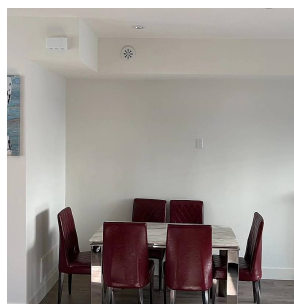

42 11188 72 Avenue, Delta

$1,149,900

Spacious, Modern, Elegant and Luxurious! Chelsea Gate 3 bedroom Corner unit conveniently located in Sunshine Hills. Natural lighting paired with oversized windows resulting in bright, sunlit units. European style gourmet kitchen with gas stove and large spa-like bathrooms. Great convenience with generous storage space, fitting laundry rooms, built in custom closet, wider roads, and hot water on demand. Close distance to top rated schools like Seaquam Secondary, malls, highways and restaurants. Showings by appt.

KEY INFORMATION

MLS® R2658929

Residential Attached

Sunshine Hills

3 Bedrooms

3 Bathrooms

1,449 SF

FEATURES

Year Built: 2018

Listed By: Homeland Realty

rennie