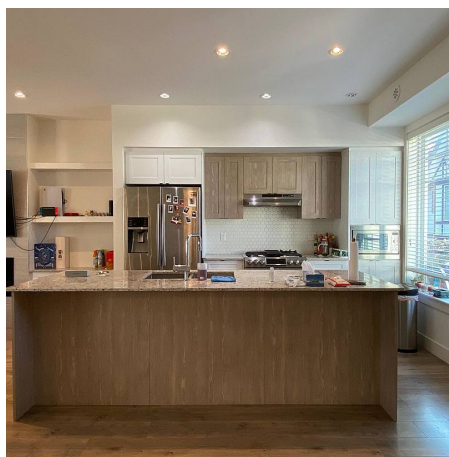

42 11188 72 Avenue, Delta

$1,149,900

Spacious, Modern, Elegant and Luxurious! Chelsea Gate 3 bedroom Corner unit conveniently located in Sunshine Hills. Natural lighting paired with oversized windows resulting in bright, sunlit units. European style gourmet kitchen with gas stove and large spa-like bathrooms. Great convenience with generous storage space, fitting laundry rooms, built in custom closet, wider roads, and hot water on demand. Close distance to top rated schools like Seaquam Secondary, malls, highways and restaurants. Showings by appt.

KEY INFORMATION

MLS® R2658929

Residential Attached

Sunshine Hills

3 Bedrooms

3 Bathrooms

1,449 SF

FEATURES

Year Built: 2018

Listed By: Homeland Realty

rennie