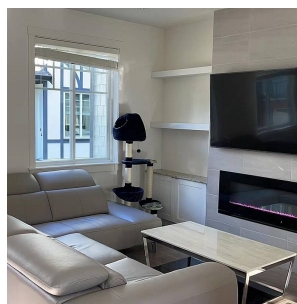

42 11188 72 Avenue, Delta

$1,149,900

Spacious, Modern, Elegant and Luxurious! Chelsea Gate 3 bedroom Corner unit conveniently located in Sunshine Hills. Natural lighting paired with oversized windows resulting in bright, sunlit units. European style gourmet kitchen with gas stove and large spa-like bathrooms. Great convenience with generous storage space, fitting laundry rooms, built in custom closet, wider roads, and hot water on demand. Close distance to top rated schools like Seaquam Secondary, malls, highways and restaurants. Showings by appt.

KEY INFORMATION

MLS® R2658929

Residential Attached

Sunshine Hills

3 Bedrooms

3 Bathrooms

1,449 SF

FEATURES

Year Built: 2018

Listed By: Homeland Realty

rennie