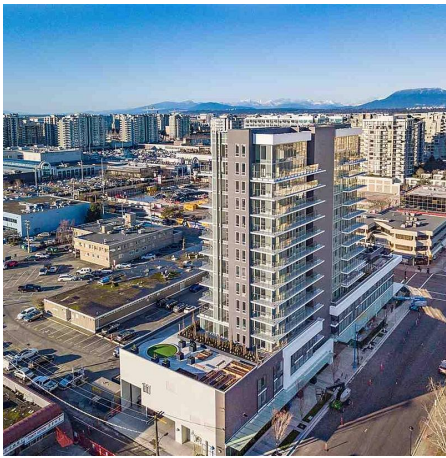

701 6533 Buswell Street, Richmond

\$999,000

Elle Richmond - Over 1000 sq ft spacious Northeast facing 2 bdrm, 2 bath corner unit with great view of mt & city, floor to ceiling windows in living room, gourmet kitchen with Miele appliances, gas cooktop and wraparound balcony of over 150 sq. ft. unit featured with Heat pump and Air Condition. On the quiet side while centrally located in the centre of Richmond within walking distance to Canada Line, Transit, and Richmond Center Mall. All meas. approx., Text/TB to book easy to show. This won't last long!