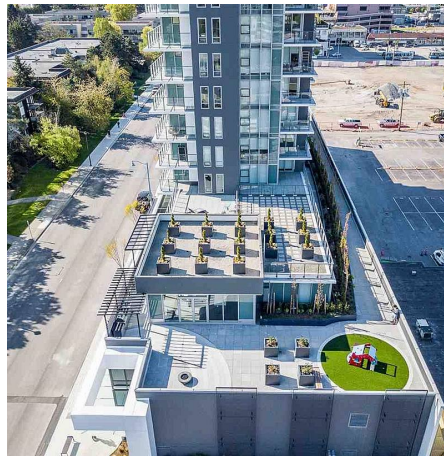

701 6533 Buswell Street, Richmond

\$999,000

Elle Richmond - Over 1000 sq ft spacious Northeast facing 2 bdrm, 2 bath corner unit with great view of mt & city, floor to ceiling windows in living room, gourmet kitchen with Miele appliances, gas cooktop and wraparound balcony of over 150 sq. ft. unit featured with Heat pump and Air Condition. On the quiet side while centrally located in the centre of Richmond within walking distance to Canada Line, Transit, and Richmond Center Mall. All meas. approx., Text/TB to book easy to show. This won't last long!