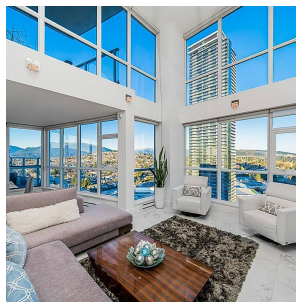

2801 4400 Buchanan Street, Burnaby

$2,399,000

THE FINEST PENTHOUSE LOCATED IN THE ABSOLUTE HEART OF BRENTWOOD!! This amazing one of a kind Bosa built 2 level corner penthouse suite offers over 1200SF of private rooftop terrace space with over 2000SF open concept living space. Impressive floor to ceiling over height, wrap around windows capture stunning panoramic views of downtown, mountains, sunsets & city lights. Enhanced with beautiful custom designer finishings throughout, this penthouse delivers a lifestyle to meet the needs & necessities of today's modern luxury home buyer. The combined elegance of sophisticated indoor living paired with tremendous outdoor living is what truly defines LUXURIOUS PENTHOUSE LIVING!!!

KEY INFORMATION

MLS® R2659809

Residential Attached

Brentwood Park

3 Bedrooms

3 Bathrooms

2,040 SF

$825.00 Maintenance Fees

FEATURES

Year Built: 2010

Views: DOWNTOWN, MOUNTAINS, SUNSETS

Listed By: RE/MAX Crest Realty

rennie