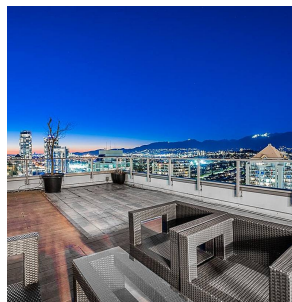

2801 4400 Buchanan Street, Burnaby

$2,399,000

THE FINEST PENTHOUSE LOCATED IN THE ABSOLUTE HEART OF BRENTWOOD!! This amazing one of a kind Bosa built 2 level corner penthouse suite offers over 1200SF of private rooftop terrace space with over 2000SF open concept living space. Impressive floor to ceiling over height, wrap around windows capture stunning panoramic views of downtown, mountains, sunsets & city lights. Enhanced with beautiful custom designer finishings throughout, this penthouse delivers a lifestyle to meet the needs & necessities of today's modern luxury home buyer. The combined elegance of sophisticated indoor living paired with tremendous outdoor living is what truly defines LUXURIOUS PENTHOUSE LIVING!!!

KEY INFORMATION

MLS® R2659809

Residential Attached

Brentwood Park

3 Bedrooms

3 Bathrooms

2,040 SF

$825.00 Maintenance Fees

FEATURES

Year Built: 2010

Views: DOWNTOWN, MOUNTAINS, SUNSETS

Listed By: RE/MAX Crest Realty

rennie