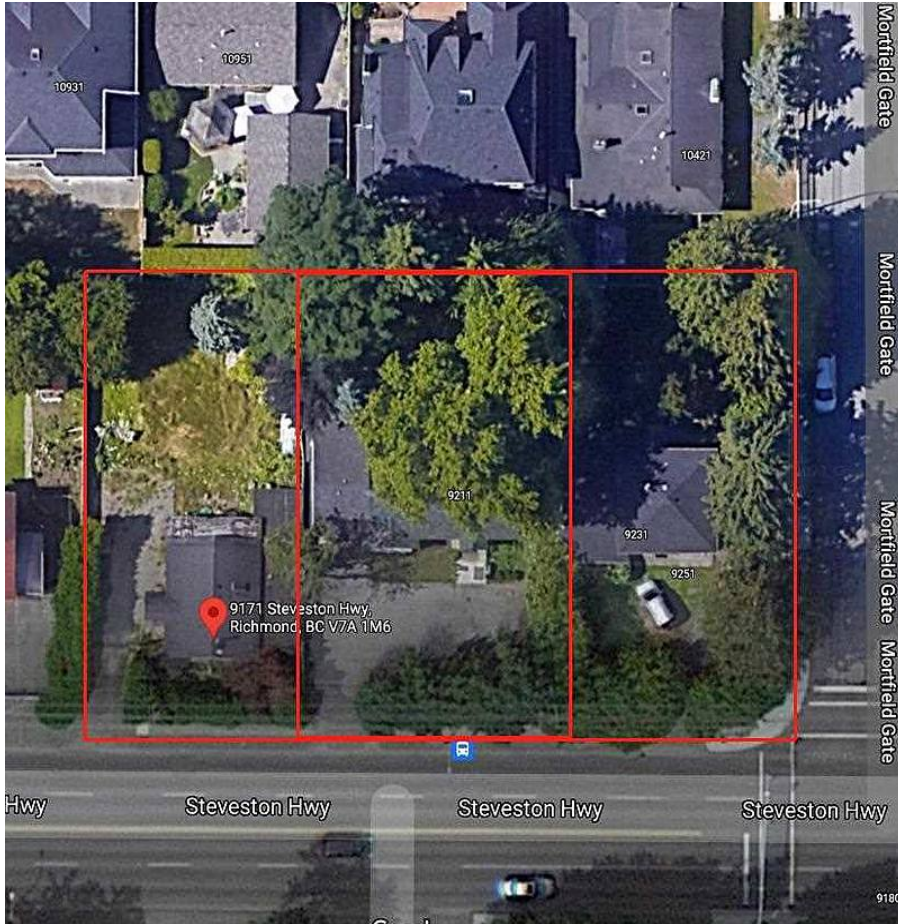

9231 Steveston Highway, Richmond

\$1,780,000

3bedrm 2 full bath at the North side of Steveston Hwy, corner of Steveston and Mortfield Gate. Close to transit and golf course.

KEY INFORMATION

MLS® R2660178

Residential Detached

South Arm

3 Bedrooms

2 Bathrooms

1,462 SF

8,524 SF Lot

FEATURES

Year Built: 1947

Listed By: RE/MAX Crest Realty