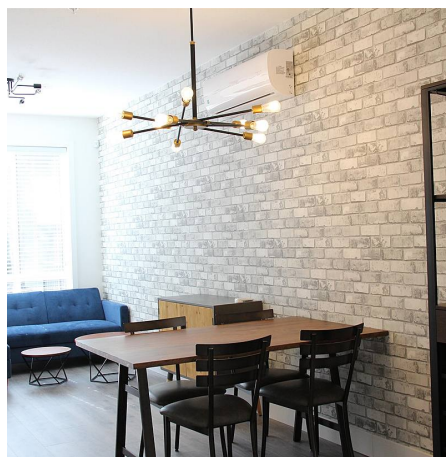

62 15775 Mountain View Drive, Surrey

$1,088,000

Welcome to the Pristine Executive-style Townhome in Grandview SOUTHRUDGE CLUB. ****Air Conditioned**** with 4 Bedrooms (2 Master & 1 BedRm & 2Baths Up and 1 BedRm & 1 PowderRm in Basement). Built by Award Winning Developer Adera .Enjoy some outdoor space in your PATIO & private ROOFTOP Deck. Contemporary interiors are inspired by west coast architecture w/ **OVERSIZED WINDOWS & modern fixtures** - upgraded with A/C & garage Floortex coating. Benefit from the private massive onsite clubhouse w/ a pool/hot tub, theatre, lounge, gym, & basketball court. Close to trendy restaurants, Shops at Morgan Crossing/Grandview Corners/SouthPoint Mall, Thrifty's/Superstore/ Save-On, schools & easy access to transit and Hwy99/Hwy15

KEY INFORMATION

MLS® R2661822

Residential Attached

Grandview Surrey

4 Bedrooms

3 Bathrooms

1,438 SF

FEATURES

Year Built: 2018

Listed By: Unilife Realty Inc.

rennie