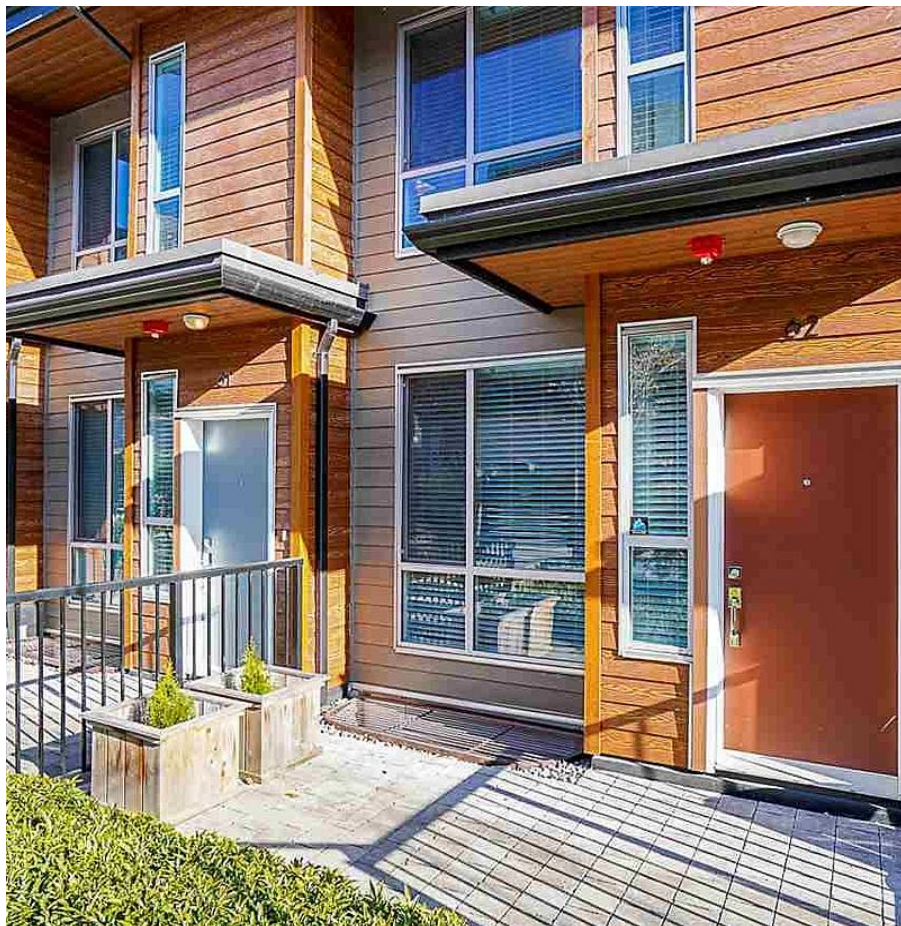

62 15775 Mountain View Drive, Surrey

\$1,088,000

Welcome to the Pristine Executive-style Townhome in Grandview SOUTHRUDGE CLUB. ****Air Conditioned**** with 4 Bedrooms (2 Master & 1 BedRm & 2Baths Up and 1 BedRm & 1 PowderRm in Basement). Built by Award Winning Developer Adera .Enjoy some outdoor space in your PATIO & private ROOFTOP Deck. Contemporary interiors are inspired by west coast architecture w/ **OVERSIZED WINDOWS & modern fixtures** - upgraded with A/C & garage Floortex coating. Benefit from the private massive onsite clubhouse w/ a pool/hot tub, theatre, lounge, gym, & basketball court. Close to trendy restaurants, Shops at Morgan Crossing/Grandview Corners/SouthPoint Mall, Thrifty's/Superstore/ Save-On, schools & easy access to transit and Hwy99/Hwy15

KEY INFORMATION

MLS® R2661822

Residential Attached

Grandview Surrey

4 Bedrooms

3 Bathrooms

1,438 SF

FEATURES