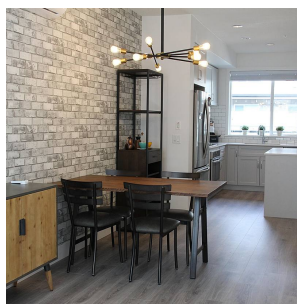

62 15775 Mountain View Drive, Surrey

$1,088,000

Welcome to the Pristine Executive-style Townhome in Grandview SOUTHRUDGE CLUB. ****Air Conditioned**** with 4 Bedrooms (2 Master & 1 BedRm & 2Baths Up and 1 BedRm & 1 PowderRm in Basement). Built by Award Winning Developer Adera .Enjoy some outdoor space in your PATIO & private ROOFTOP Deck. Contemporary interiors are inspired by west coast architecture w/ **OVERSIZED WINDOWS & modern fixtures** - upgraded with A/C & garage Floortex coating. Benefit from the private massive onsite clubhouse w/ a pool/hot tub, theatre, lounge, gym, & basketball court. Close to trendy restaurants, Shops at Morgan Crossing/Grandview Corners/SouthPoint Mall, Thrifty's/Superstore/ Save-On, schools & easy access to transit and Hwy99/Hwy15

KEY INFORMATION

MLS® R2661822

Residential Attached

Grandview Surrey

4 Bedrooms

3 Bathrooms

1,438 SF

FEATURES

Year Built: 2018

Listed By: Unilife Realty Inc.

rennie