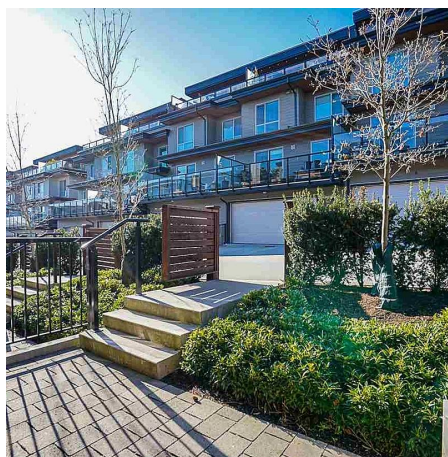

62 15775 Mountain View Drive, Surrey

$1,088,000

Welcome to the Pristine Executive-style Townhome in Grandview SOUTHRUDGE CLUB. ****Air Conditioned**** with 4 Bedrooms (2 Master & 1 BedRm & 2Baths Up and 1 BedRm & 1 PowderRm in Basement). Built by Award Winning Developer Adera .Enjoy some outdoor space in your PATIO & private ROOFTOP Deck. Contemporary interiors are inspired by west coast architecture w/ **OVERSIZED WINDOWS & modern fixtures** - upgraded with A/C & garage Floortex coating. Benefit from the private massive onsite clubhouse w/ a pool/hot tub, theatre, lounge, gym, & basketball court. Close to trendy restaurants, Shops at Morgan Crossing/Grandview Corners/SouthPoint Mall, Thrifty's/Superstore/ Save-On, schools & easy access to transit and Hwy99/Hwy15

KEY INFORMATION

MLS® R2661822

Residential Attached

Grandview Surrey

4 Bedrooms

3 Bathrooms

1,438 SF

FEATURES

Year Built: 2018

Listed By: Unilife Realty Inc.

rennie