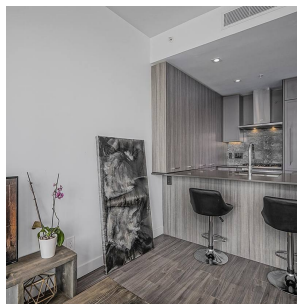

806 2288 Alpha Avenue, Burnaby

$699,900

Come live at ALPHA at Lumina Brentwood! This luxurious AIR CONDITIONED 1 bedroom features a large den with sliding frosted glass doors, beautifully tiled bathroom, 9' ceilings, and top of the line Miele appliances! Comes with 1 parking and 1 locker. North facing with incredible mountain views! Amenities: concierge, gym, yoga room, outdoor patio with fire pits, children's playground, BBQ area, party room & more! Come see for yourself!

KEY INFORMATION

MLS® R2662531

Residential Attached

Brentwood Park

1 Bedroom

1 Bathroom

620 SF

$301.03 Maintenance Fees

FEATURES

Year Built: 2021

Views: MOUNTAIN

Listed By: Sutton Group-West Coast Realty

rennie