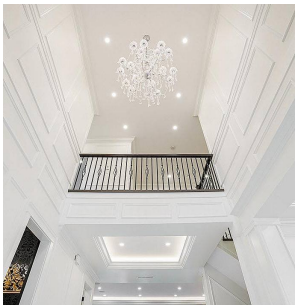

# 522 Milsom Wynd, Delta

\$2,999,000

Welcome to Pebble Hill, Tsawwassen's most desirable neighbourhood. This luxury residence sits on a spacious 8,019 sqft lot with amazing curb appeal. Finished with 7 Bedrooms and 5 bathrooms, using high quality finishings and well thought out design. Featuring a high ceiling grand foyer, chefs kitchen, radiant in floor heating and air conditioning. Richly-appointed spaces include a spectacular living & dining room, executive style office, private home theatre, wet bar and gym. A large covered deck, which is perfect for summer gatherings with a private backyard. Bonus, a two bedroom mortgage helper and potential for a in-law suite, walking distance to English Bluff Elementary & South Delta Secondary offering an International Baccalaureate (IB) program. Book your private viewing today!