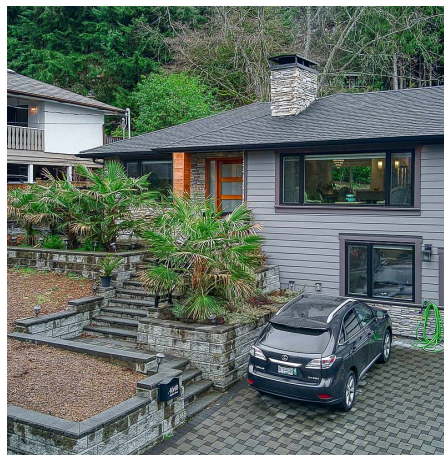

4640 Skyline Drive, North Vancouver

$2,888,000

Welcome to 4640 Skyline Drive nestled in a family oriented community. This home has done a huge renovation in 2016 is nicely maintained by the owner. Main floor features 3 bedrooms, nice size kitchen and dining area. This neighbour offers an abundance of lush greenery and a serene atmosphere with great access to hiking and running trails. Easy access to Edgemont Village, major transit routes and more! Catchment school: Handsworth Secondary School

KEY INFORMATION

MLS® R2662849

Residential Detached

Canyon Heights

4 Bedrooms

3 Bathrooms

2,279 SF

7,540 SF Lot

FEATURES

Year Built: 1958

Views: partial view

Listed By: Royal LePage Sussex

rennie