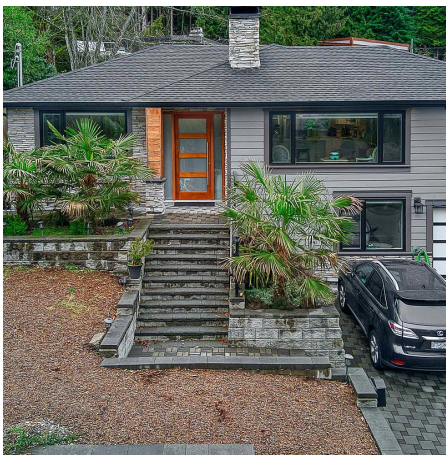

4640 Skyline Drive, North Vancouver

$2,888,000

Welcome to 4640 Skyline Drive nestled in a family oriented community. This home has done a huge renovation in 2016 is nicely maintained by the owner. Main floor features 3 bedrooms, nice size kitchen and dining area. This neighbour offers an abundance of lush greenery and a serene atmosphere with great access to hiking and running trails. Easy access to Edgemont Village, major transit routes and more! Catchment school: Handsworth Secondary School

KEY INFORMATION

MLS® R2662849

Residential Detached

Canyon Heights

4 Bedrooms

3 Bathrooms

2,279 SF

7,540 SF Lot

FEATURES

Year Built: 1958

Views: partial view

Listed By: Royal LePage Sussex

rennie