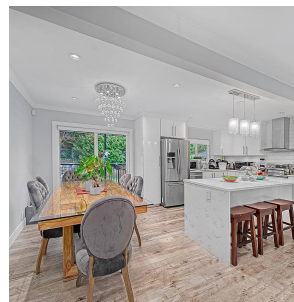

4640 Skyline Drive, North Vancouver

$2,888,000

Welcome to 4640 Skyline Drive nestled in a family oriented community. This home has done a huge renovation in 2016 is nicely maintained by the owner. Main floor features 3 bedrooms, nice size kitchen and dining area. This neighbour offers an abundance of lush greenery and a serene atmosphere with great access to hiking and running trails. Easy access to Edgemont Village, major transit routes and more! Catchment school: Handsworth Secondary School

KEY INFORMATION

MLS® R2662849

Residential Detached

Canyon Heights

4 Bedrooms

3 Bathrooms

2,279 SF

7,540 SF Lot

FEATURES

Year Built: 1958

Views: partial view

Listed By: Royal LePage Sussex

rennie