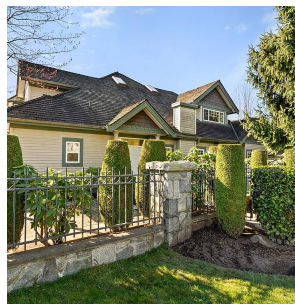

1 7600 Blundell Road, Richmond

$1,198,000

SUNNYMEDE GARDENS!!! Beautiful three bedroom and three bath townhouse in this award winning complex. Over 2000sf, this two level end unit boasts 16' ceilings in the living and dining room. Also on the main are the kitchen + family room, and a unique Primary bedroom with 5 piece ensuite. Upstairs are two extra large bedrooms, one with walk in closet and cheater ensuite, and large open den/flex area with skylights for a great home office. Over 1000sf private fenced outdoor space and garden, perfect for outdoor entertaining. Lots of natural light throughout, gas fireplace in the living room, tons of storage, attached 2-car garage and visitor parking right next to your unit. All this in a fantastic location just steps to Richmond Centre, Minoru Park, Brighthouse Park and Public Library.

KEY INFORMATION

MLS® R2662833

Residential Attached

Broadmoor

3 Bedrooms

3 Bathrooms

2,364 SF

FEATURES

Year Built: 1999

Listed By: RE/MAX Real Estate Services

rennie