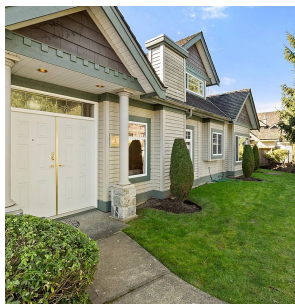

1 7600 Blundell Road, Richmond

$1,198,000

SUNNYMEDE GARDENS!!! Beautiful three bedroom and three bath townhouse in this award winning complex. Over 2000sf, this two level end unit boasts 16' ceilings in the living and dining room. Also on the main are the kitchen + family room, and a unique Primary bedroom with 5 piece ensuite. Upstairs are two extra large bedrooms, one with walk in closet and cheater ensuite, and large open den/flex area with skylights for a great home office. Over 1000sf private fenced outdoor space and garden, perfect for outdoor entertaining. Lots of natural light throughout, gas fireplace in the living room, tons of storage, attached 2-car garage and visitor parking right next to your unit. All this in a fantastic location just steps to Richmond Centre, Minoru Park, Brighthouse Park and Public Library.

KEY INFORMATION

MLS® R2662833

Residential Attached

Broadmoor

3 Bedrooms

3 Bathrooms

2,364 SF

FEATURES

Year Built: 1999

Listed By: RE/MAX Real Estate Services

rennie