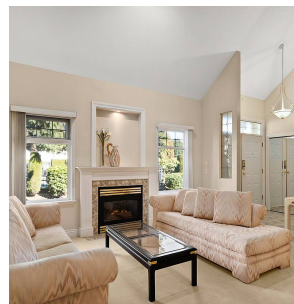

1 7600 Blundell Road, Richmond

$1,198,000

SUNNYMEDE GARDENS!!! Beautiful three bedroom and three bath townhouse in this award winning complex. Over 2000sf, this two level end unit boasts 16' ceilings in the living and dining room. Also on the main are the kitchen + family room, and a unique Primary bedroom with 5 piece ensuite. Upstairs are two extra large bedrooms, one with walk in closet and cheater ensuite, and large open den/flex area with skylights for a great home office. Over 1000sf private fenced outdoor space and garden, perfect for outdoor entertaining. Lots of natural light throughout, gas fireplace in the living room, tons of storage, attached 2-car garage and visitor parking right next to your unit. All this in a fantastic location just steps to Richmond Centre, Minoru Park, Brighthouse Park and Public Library.

KEY INFORMATION

MLS® R2662833

Residential Attached

Broadmoor

3 Bedrooms

3 Bathrooms

2,364 SF

FEATURES

Year Built: 1999

Listed By: RE/MAX Real Estate Services

rennie