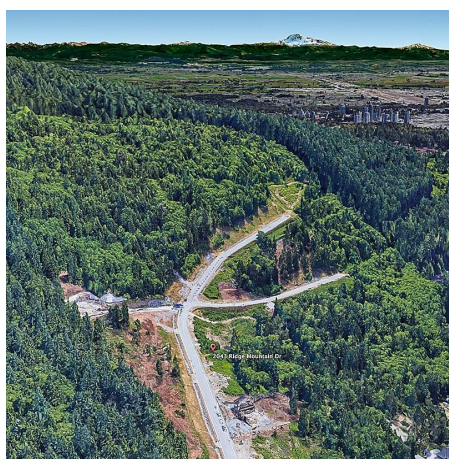

2043 Ridge Mountain Drive, Anmore

$1,988,000

Pinnacle Ridge Estates is your opportunity to build a dream home in a forested mountainside on a spectacular ONE ACRE view lot. Imagine a home where nature is your next door neighbour.

Pinnacle Ridge Estates is situated amidst one of British Columbia's most desirable residential communities, the Village of Anmore. Its rich natural landscapes, beautiful trails and panoramic views of the Burrard Inlet and the North Shore Mountains make it an ideal location for the home of your dreams.

KEY INFORMATION

MLS® R2662553

Land Only

Anmore

0 Bedrooms

0 Bathrooms

0 SF

FEATURES

Views: BURRARD INLET & GULF ISLANDS

Listed By: Nu Stream Realty Inc.

rennie