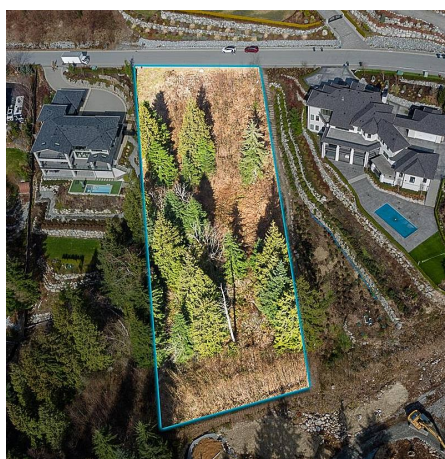

2043 Ridge Mountain Drive, Anmore

$1,988,000

Pinnacle Ridge Estates is your opportunity to build a dream home in a forested mountainside on a spectacular ONE ACRE view lot. Imagine a home where nature is your next door neighbour.

Pinnacle Ridge Estates is situated amidst one of British Columbia's most desirable residential communities, the Village of Anmore. Its rich natural landscapes, beautiful trails and panoramic views of the Burrard Inlet and the North Shore Mountains make it an ideal location for the home of your dreams.

KEY INFORMATION

MLS® R2662553

Land Only

Anmore

0 Bedrooms

0 Bathrooms

0 SF

FEATURES

Views: BURRARD INLET & GULF ISLANDS

Listed By: Nu Stream Realty Inc.

rennie