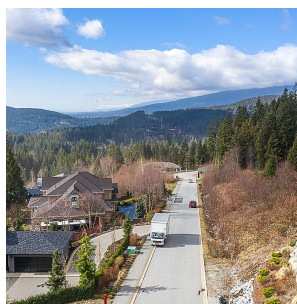

2043 Ridge Mountain Drive, Anmore

$1,988,000

Pinnacle Ridge Estates is your opportunity to build a dream home in a forested mountainside on a spectacular ONE ACRE view lot. Imagine a home where nature is your next door neighbour.

Pinnacle Ridge Estates is situated amidst one of British Columbia's most desirable residential communities, the Village of Anmore. Its rich natural landscapes, beautiful trails and panoramic views of the Burrard Inlet and the North Shore Mountains make it an ideal location for the home of your dreams.

KEY INFORMATION

MLS® R2662553

Land Only

Anmore

0 Bedrooms

0 Bathrooms

0 SF

FEATURES

Views: BURRARD INLET & GULF ISLANDS

Listed By: Nu Stream Realty Inc.

rennie