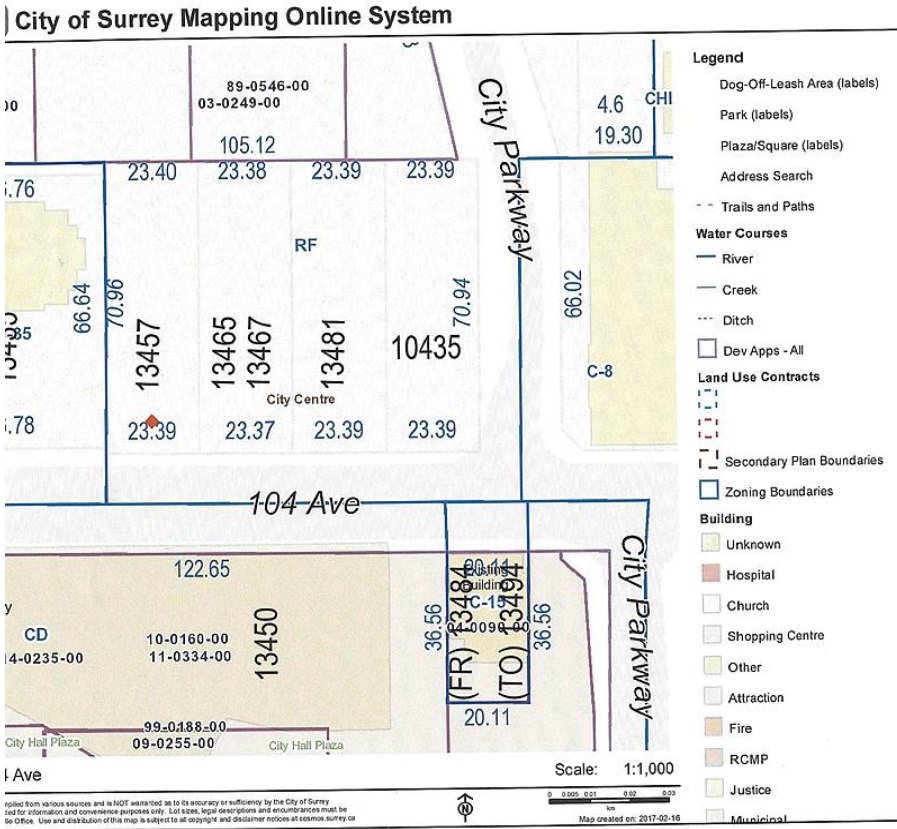

## KEY INFORMATION

MLS® R2662069

Land Only

Whalley

0 Bedrooms

0 Bathrooms

0 SF

17,886 SF Lot