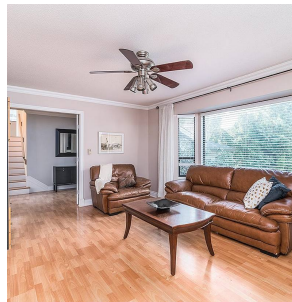

8030 137a Street, Surrey

$1,599,000

This unique 3 level split family with 4 beds up and is perfect for the large growing family. The main floor is perfect for the entertainer with a huge kitchen and an amazing rec room for teens or inlaw accommodation below. You will love the private yard w terraced deck & gardens. This home has been lovingly cared for by original owners Steps to schools, transit, shopping and a lovely family neighbourhood, The large double garage and long driveway offers tons of parking. Vacant and ready to move right in so Call your Realtor to view.

KEY INFORMATION

MLS® R2660944

Residential Detached

East Newton

4 Bedrooms

3 Bathrooms

2,680 SF

7,130 SF Lot

FEATURES

Year Built: 1985

Listed By: RE/MAX Performance Realty

rennie