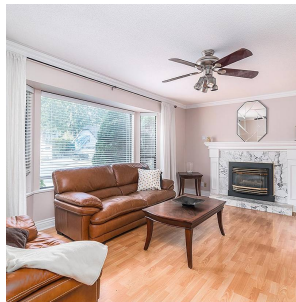

8030 137a Street, Surrey

$1,599,000

This unique 3 level split family with 4 beds up and is perfect for the large growing family. The main floor is perfect for the entertainer with a huge kitchen and an amazing rec room for teens or inlaw accommodation below. You will love the private yard w terraced deck & gardens. This home has been lovingly cared for by original owners Steps to schools, transit, shopping and a lovely family neighbourhood, The large double garage and long driveway offers tons of parking. Vacant and ready to move right in so Call your Realtor to view.

KEY INFORMATION

MLS® R2660944

Residential Detached

East Newton

4 Bedrooms

3 Bathrooms

2,680 SF

7,130 SF Lot

FEATURES

Year Built: 1985

Listed By: RE/MAX Performance Realty

rennie