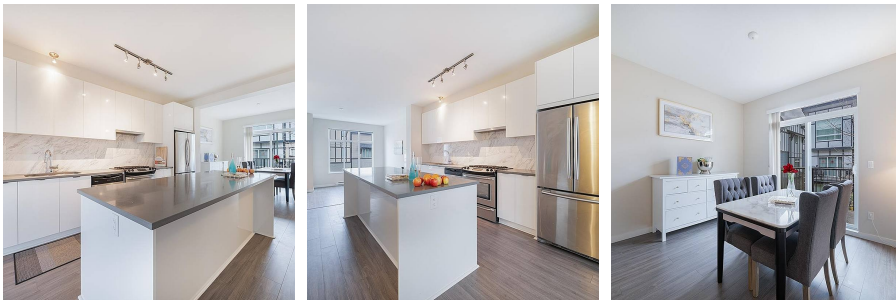

FEATURES

Year Built: 2015

Listed By: LeHomes Realty Premier