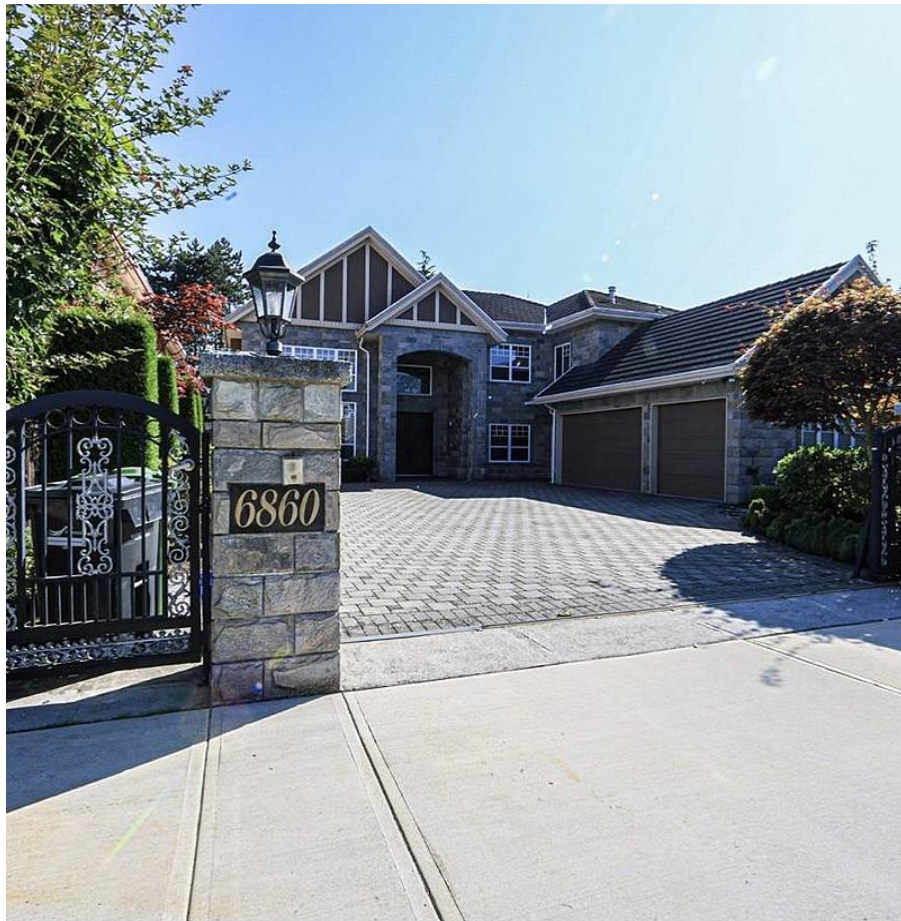

6860 Donald Road, Richmond

\$4,598,000

Prestigious Granville 'Millions Dollar Mansions' neighbourhood, this stunning property with its masonry ext. facade & fence wall, electric gate & interlocking brick driveway sits on a 67' x 170' LOT. Shows JUST LIKE NEW. Nearly 5000 sq.ft. luxurious living, it offers 5 generous sized bdrms upstairs all with ensuites, gourmet kitchen + WOK kitchen, high ceiling living & formal dining rooms, large covered patio & expansive manicured lawn at the private S. EXPOSED bkyard. Features A/C, HRV, maple cabinetry, deluxe custom draperies, radiant flr heat, security monitor, central vacuum & lawn sprinkler systems, extensive use of granite & mouldings, high end appliances like Sub-Zero fridge & more!

KEY INFORMATION

MLS® R2663771

Residential Detached

Granville

6 Bedrooms

7 Bathrooms

4,930 SF

11,500 SF Lot